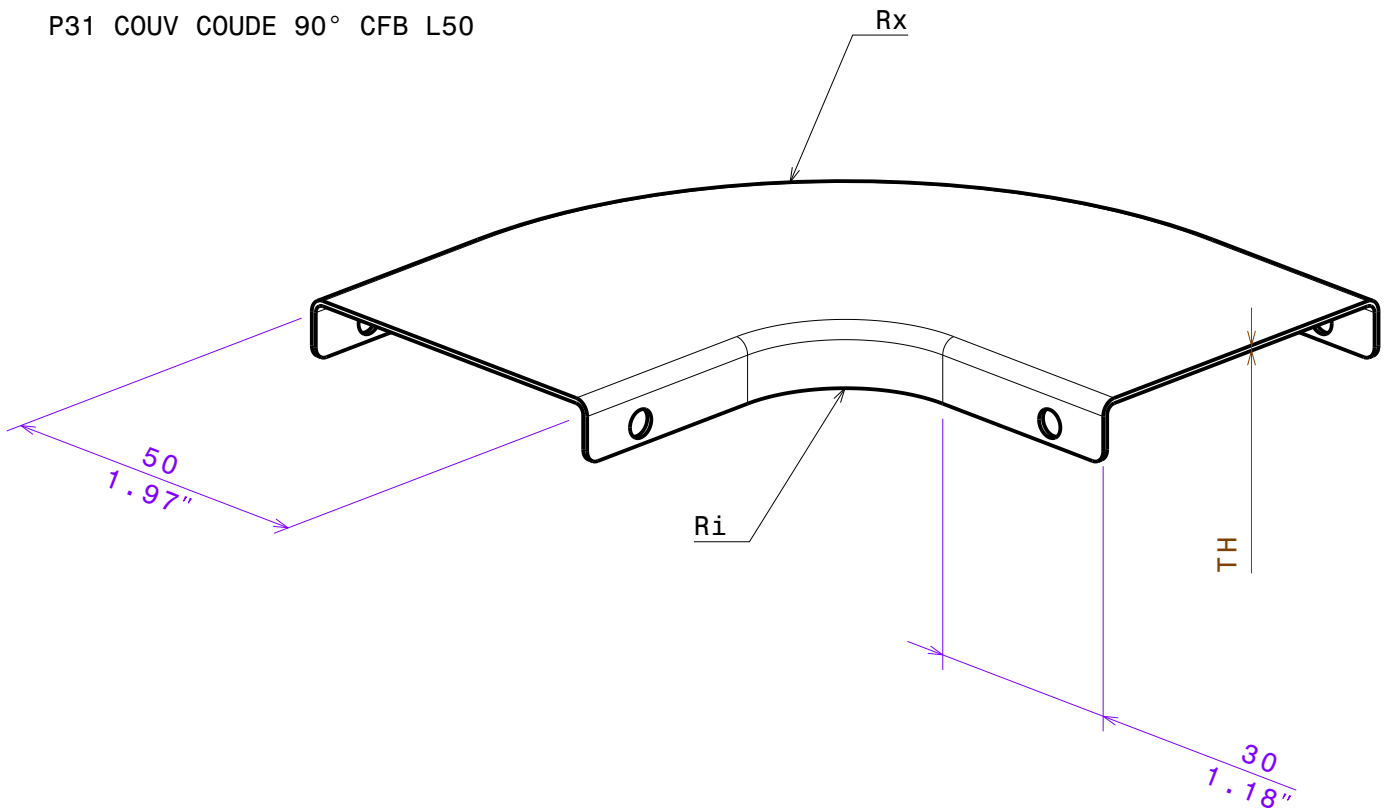

**COUV COUDE 90 P31 CFB 50**  
 Cover for bend P31 W50

**GS**  
**PG**

**legrand** | CABLE  
 MANAGEMENT

FT0537-0

10 21

P31 COUV COUDE 90° CFB L50

Material	Standard
DX 51 D Z 200 MAC	EN 10 346

REF	CODE	L /L		EP. /TH.		Ri /Ri		Rx /Rx	
		(mm)	(inch)	(mm)	(inch)	(mm)	(inch)	(mm)	(inch)
P31 CFB 50	340 861	50	(1.97")	0.8	(0.032")	20	(0.78")	70	(2.75")