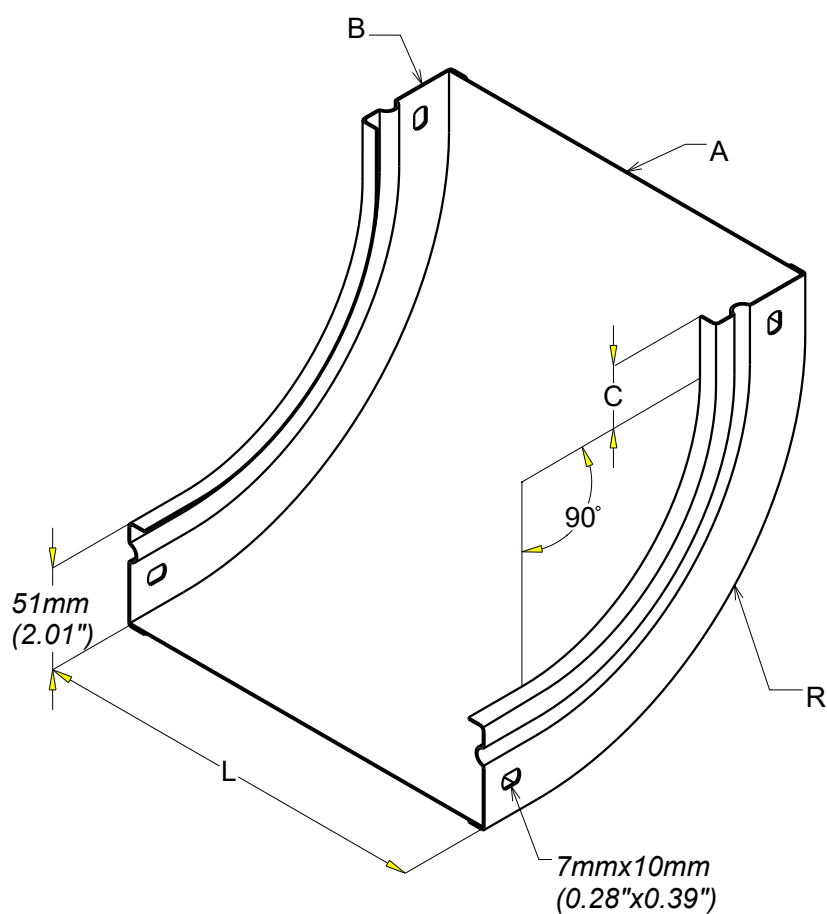

CHT PL CONC P31 IR H50 50
 Inside riser P31 50x50

GS
 PG

legrand | CABLE
 MANAGEMENT

FT0531-0

10 21

Material	Standard
DX 51 D Z 200 MAC	EN 10 346

REF	CODE	L /L (mm) (inch)	A /A (mm) (inch)	B /B (mm) (inch)	C /C (mm) (inch)	R /R (mm) (inch)
P31 IR 50x50	340 979	50 (1.97")	0.8 (0.032")	1 (0.039")	30 (1.18")	70 (2.75")