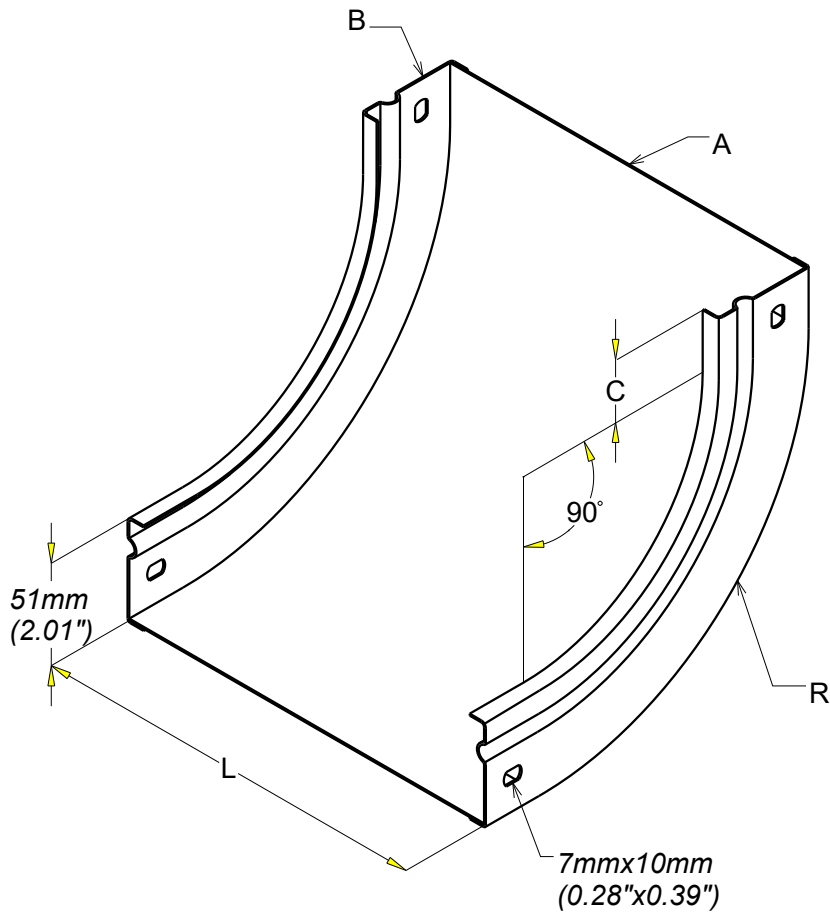

CHT PL CONC P31 IR H50 50
 Inside riser P31 50x50

GC
 HDG

legrand | CABLE
 MANAGEMENT

FT0531-4

05 21

Material	Standard	Finishes	Standard
DC 01	EN 10 130	HDG	Class 6 according to IEC 61537

REF	CODE	L /L (mm) (inch)	A /A (mm) (inch)	B /B (mm) (inch)	C /C (mm) (inch)	R /R (mm) (inch)
P31 IR 50x50	342 979	50 (1.97")	0.8 (0.032")	1 (0.039")	30 (1.18")	70 (2.75")