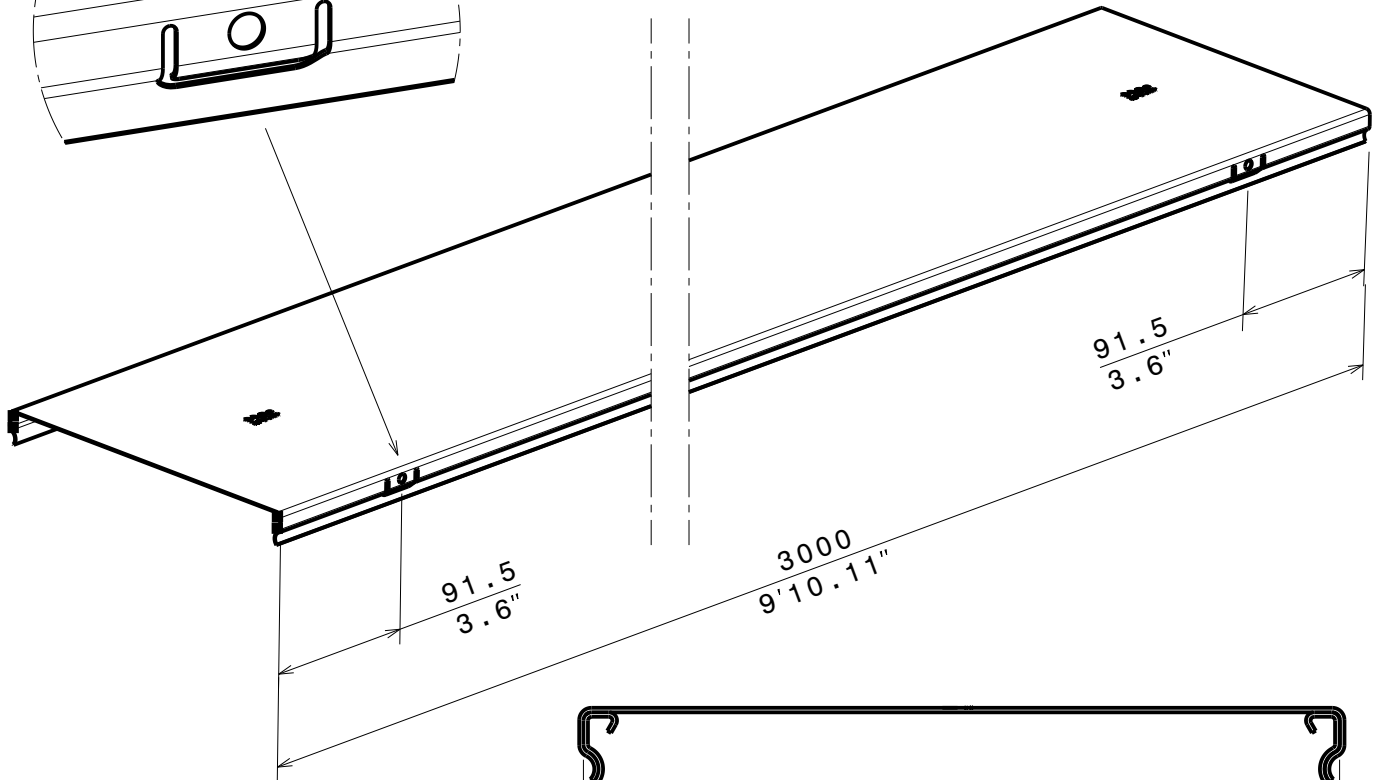

Couvercle P31 CO 50 à 300
Cover for tray P31 L3m 50 to 300

GS
PG

CABLOFIL®

INNOVATORS IN CABLE MANAGEMENT

FT0520-0

11 13

REF	CODE	POIDS / WEIGHT		L / L		EP. / TH.	
		(Kg/m)	(lb/ft)	(mm)	(inch)	(mm)	(inch)
P31 CO 50	340 189	0.370	0.249	50	(1.969")	0.5	(0.020")
P31 CO 75	340 190	0.460	0.309	75	(2.952")	0.5	(0.020")
P31 CO 100	340 191	0.560	0.377	100	(3.937")	0.5	(0.020")
P31 CO 150	340 192	0.750	0.505	150	(5.906")	0.5	(0.020")
P31 CO 200	340 193	0.940	0.632	200	(7.874")	0.5	(0.020")
P31 CO 300	340 194	1.600	1.077	300	(11.811")	0.5	(0.020")

Material	Standard
DX 51 D Z 275 MAC	EN 10 346