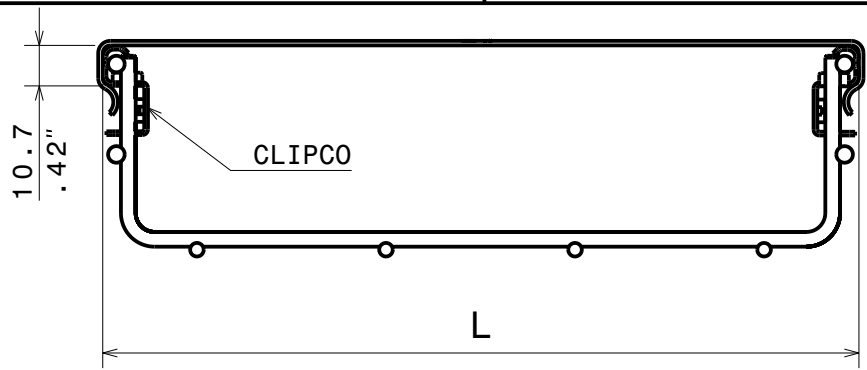

Couvercle P31 CO 50 à 300
Cover for tray P31 L3m 50 to 300

GS
PG

CABLOFIL®

INNOVATORS IN CABLE MANAGEMENT

FT0520-0

11 13

REF	CODE	POIDS / WEIGHT		L / L		EP. / TH.	
		(Kg/m)	(lb/ft)	(mm)	(inch)	(mm)	(inch)
P31 CO 50	340 189	0.370	0.249	50	(1.969")	0.5	(0.020")
P31 CO 75	340 190	0.460	0.309	75	(2.952")	0.5	(0.020")
P31 CO 100	340 191	0.560	0.377	100	(3.937")	0.5	(0.020")
P31 CO 150	340 192	0.750	0.505	150	(5.906")	0.5	(0.020")
P31 CO 200	340 193	0.940	0.632	200	(7.874")	0.5	(0.020")
P31 CO 300	340 194	1.600	1.077	300	(11.811")	0.5	(0.020")

Material	Standard
DX 51 D Z 275 MAC	EN 10 346