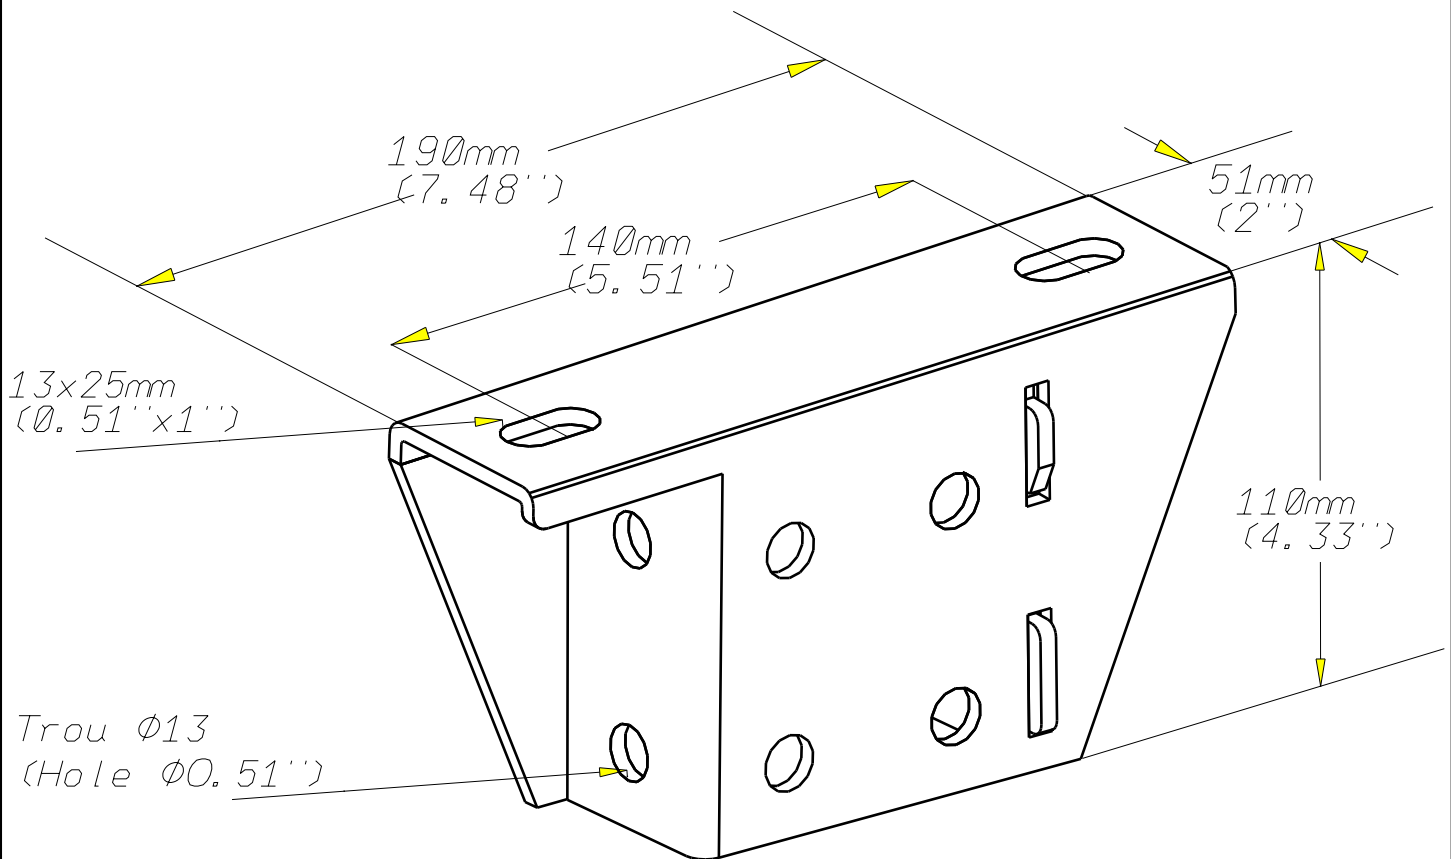

PLATINE MONOBLOC POUR RAIL 41D
MONOBLOC PLATE FOR 41 DOUBLE RAIL

GC
HDG

CABLE
MANAGEMENT

FT0434-3 03 16

EPAISSEUR / THICKNESS
4 (0.16'')

REF	CODE	POIDS (kg)	WEIGHT (lb)	Material	Standard	Finishes	Standard
PFN41D	596 223	1.430	3.156	S 235 JR	EN 10 025-2	Hot dip galvanized	Class 6 according to CEI 61537