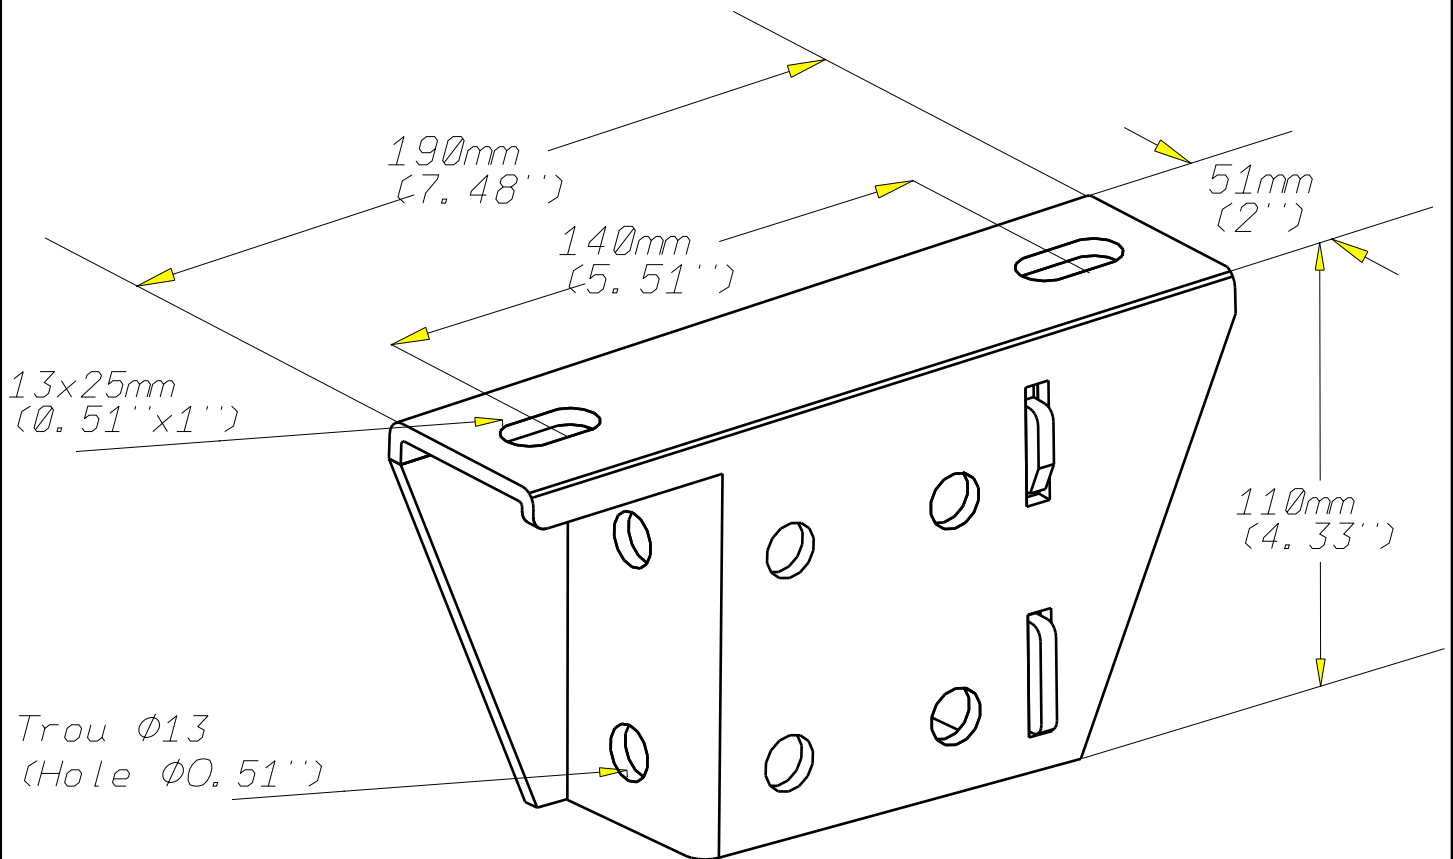

PLATINE MONOBLOC POUR RAIL 41D  
MONOBLOC PLATE FOR 41 DOUBLE RAIL

GC  
HDG

**CABLOFIL®**

INNOVATORS IN CABLE MANAGEMENT

FT0434-3 03 16

EPAISSEUR / THICKNESS  
4 (0.16'')

REF	CODE	POIDS (kg)	WEIGHT (lb)	Material	Standard	Finishes	Standard
PFN41D	596 223	1.430	3.156	S 235 JR	EN 10 025-2	Hot dip galvanized	Class 6 according to CEI 61537