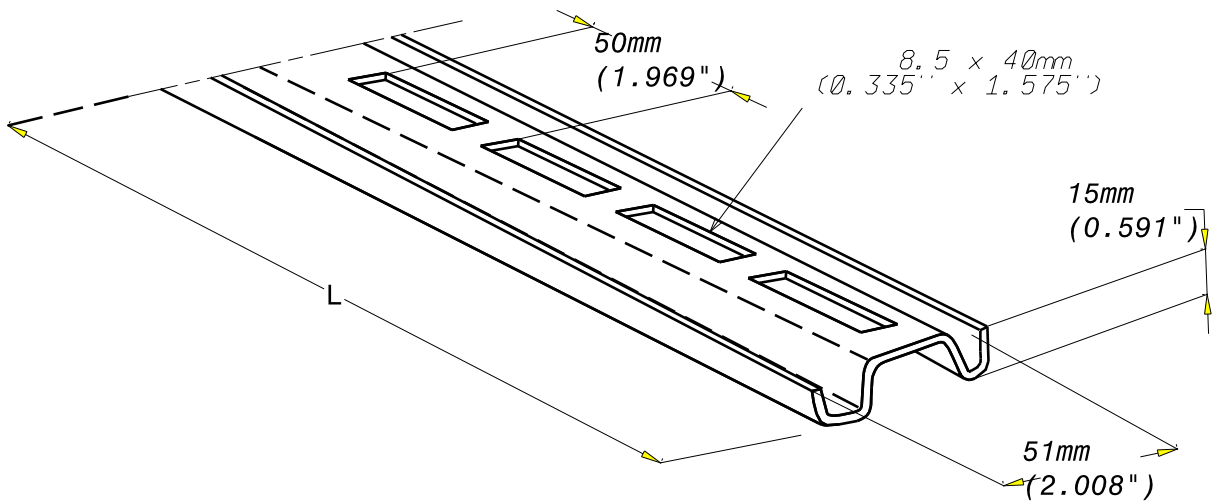

RAIL CS  
CS CHANNEL

GS  
PG

**CABLOFIL**  
INNOVATORS IN CABLE MANAGEMENT

FT0356-0 03 16

REF	CODE	POIDS (kg)	WEIGHT (lb)	L (mm)	L (inch)	Ep.	Th.
RCS 1000	002 920	1.255	2.770	1000	39.37	2.5	Ø. 1
RCS 2000	002 930	2.510	5.540	2000	78.74	2.5	Ø. 1
RCS 3000	002 940	3.765	8.310	3000	118.11	2.5	Ø. 1