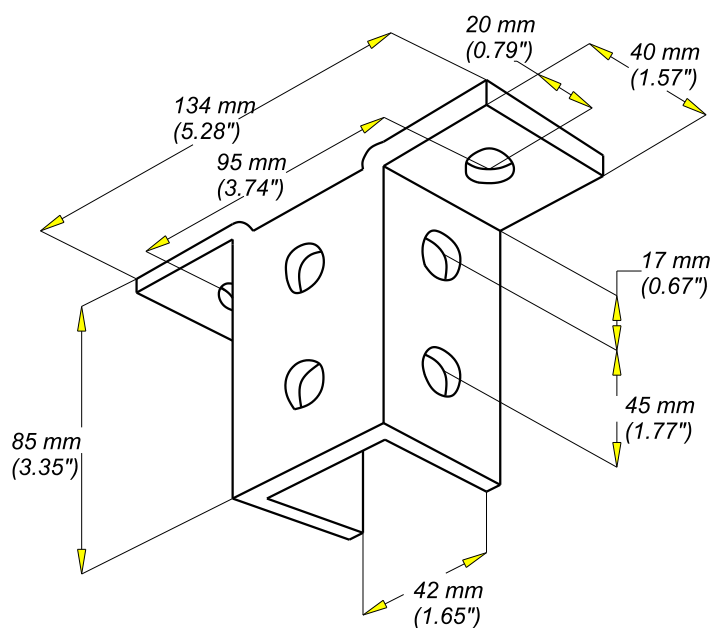

# EQUERRE MULTI-POSITIONS WING FITTING

INOX 316L

CABLE  
MANAGEMENT

FT0243-4

02 16

Material	Standard
X2 CrNiMo 17-12-2	EN 10088-2

EPAISSEUR / THICKNESS
6 / (0.24")

REF	CODE	POIDS (Kg)	WEIGHT (lb)
EQMP41	595 224	0.610	1.346