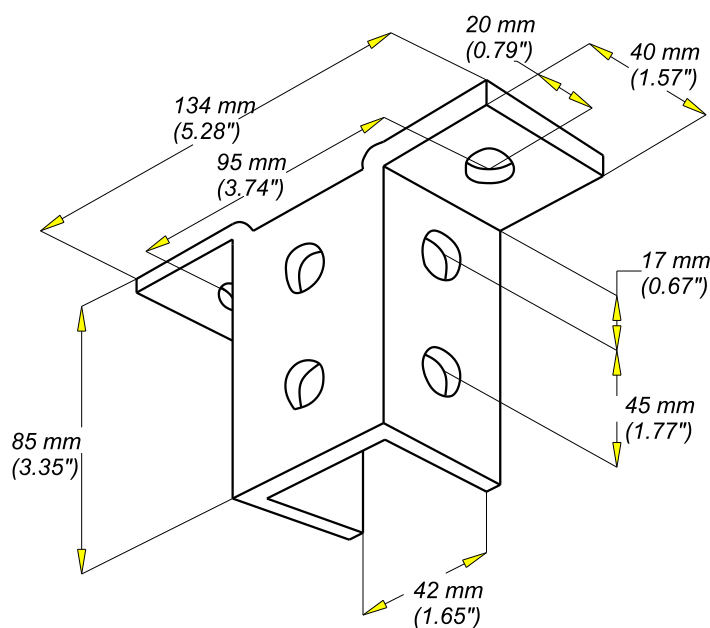

EQUERRE MULTI-POSITIONS WING FITTING

INOX 316L

CABLOFIL
INNOVATORS IN CABLE MANAGEMENT

FT0243-4

02 16

Material	Standard
X2 CrNiMo 17-12-2	EN 10088-2

EPAISSEUR / THICKNESS
6 / (0.24")

REF	CODE	POIDS (Kg)	WEIGHT (lb)
EQMP41	595 224	0.610	1.346