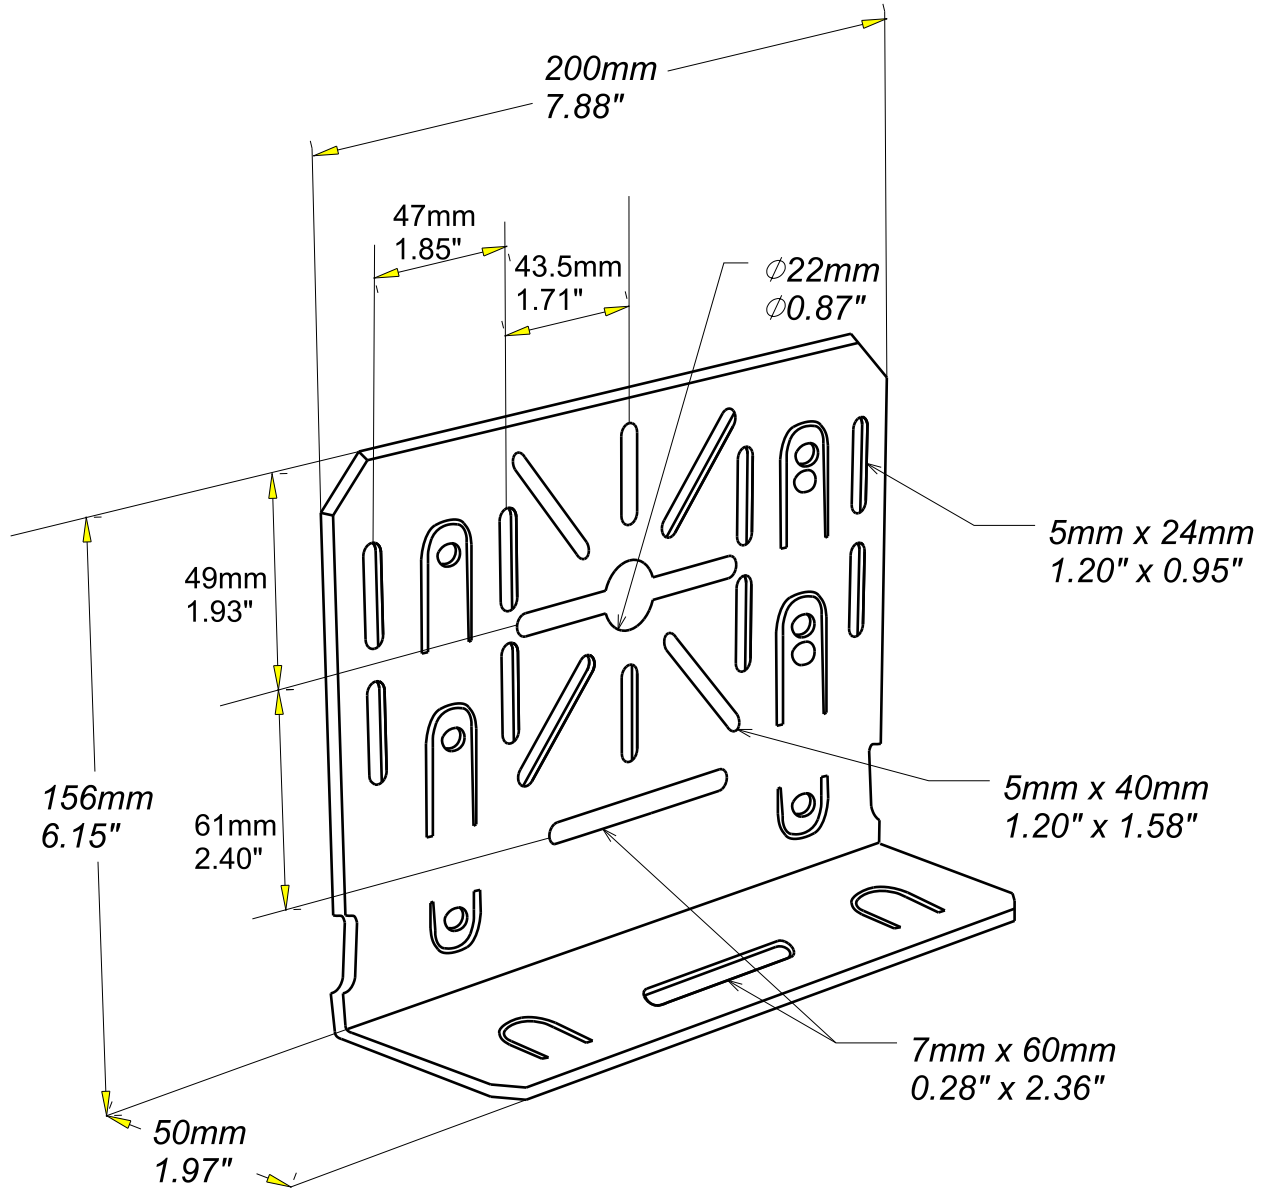

SUPPORT UNIVERSEL SUBD
SUBD UNIVERSAL SUPPORT

GS
PG

legrand | CABLE
MANAGEMENT

FT0232-0

02 16

REF	CODE	POIDS (Kg)	WEIGHT (lb)
SUBD	585 120	0.260	0.574

EPAISSEUR / THICKNESS
1 / (0.04")

Material	Standard
DX51D Z 275 MAC	EN 10 346