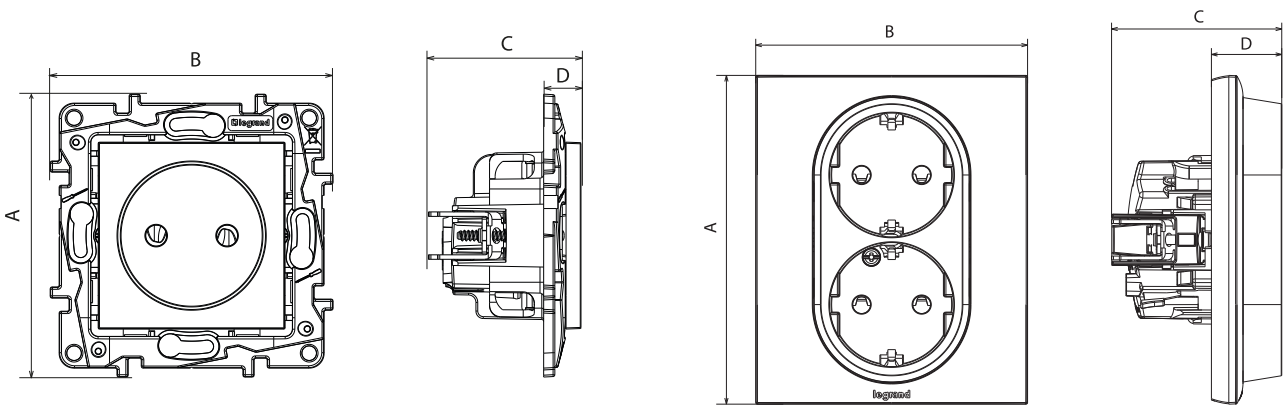

2. RANGE

Description	White	Medium Grey	Black
2x2 P+E socket automatic terminal	NNP3130WH	-	NNP3130BL
2 P+E socket automatic terminal	NNP3120WH	NNP3120MG	NNP3120BL
2 P socket screw terminal	NNP3199WH	NNP3199MG	NNP3199BL

3. DIMENSIONS (mm)

References	A	B	C	D
NNP3199..	75.8	75.8	30.82	10
NNP3120..	75.8	75.8	43.8	13

References	A	B	C	D
NNP3130..	104	86	53,8	22,3

4. CONNECTION

Terminal capacity: 2 x 2.5 mm²

Type of terminals: automatic

Screw terminal: NNP3199..

Stripping length:

13mm NNP3130..

12 mm NNP3120..

9 mm NNP3199..

Flexible or rigid cables compatible

5. TECHNICAL CHARACTERISTICS

■ 5.1 Mechanical characteristics