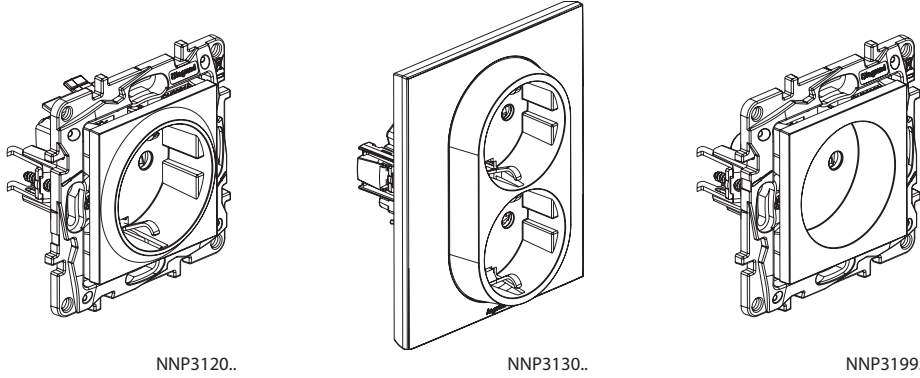

Niloé™ Next
Socket outlets - German Standard

Cat. No(s): NNP3199BL/MG/WH, NNP3120BL/MG/WH,
 NNP3130BL/WH

1. USE

Socket outlets with shutters.
 Mechanisms supplied with protection cover.
 To be equipped with plates one or several gangs.
 Flush-mounting.
 Screw or claw fixing.

2. RANGE

Description	White	Medium Grey	Black
2x2 P+E socket automatic terminal	NNP3130WH	-	NNP3130BL
2 P+E socket automatic terminal	NNP3120WH	NNP3120MG	NNP3120BL
2 P socket screw terminal	NNP3199WH	NNP3199MG	NNP3199BL

3. DIMENSIONS (mm)

References	A	B	C	D
NNP3199..	75.8	75.8	30.82	10
NNP3120..	75.8	75.8	43.8	13

References	A	B	C	D
NNP3130..	104	86	53,8	22,3

4. CONNECTION

Terminal capacity: 2 x 2.5 mm²

Type of terminals: automatic

Screw terminal: NNP3199..

Stripping length:

13mm NNP3130..

12 mm NNP3120..

9 mm NNP3199..

Flexible or rigid cables compatible

5. TECHNICAL CHARACTERISTICS

■ 5.1 Mechanical characteristics