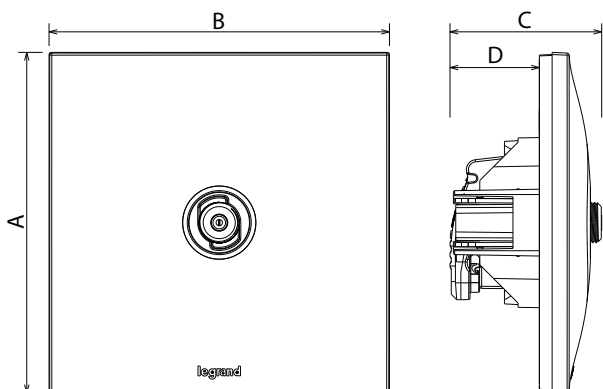

Urbano™
Prise TV type F - Prise TV simple male

**Cat. No(s): UB2410GR/WH - UB2411GR/WH
 UB2412GR/WH - UB2413GR/WH**

1. USE

TV connector mechanisms
 The mechanisms are supplied with rocker, supports and plates.
 Equipped with single-post plates.
 Flush mounting mechanisms
 Fixing with claws and/or screws.

3. OVERALL DIMENSIONS (mm)

| References | A | B | C | D |
|---|----|----|-------|----|
| UB2410GR/WH - UB2412GR/WH - UB2413GR/WH | 80 | 80 | 33 | 21 |
| UB2411GR/WH | 80 | 80 | 35.65 | 21 |

4. TECHNICAL CHARACTERISTICS