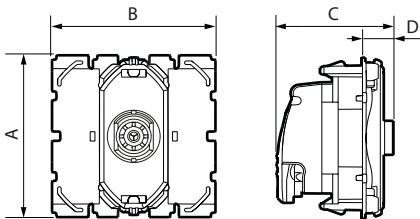

### 1. USE

Sockets suitable for DTT reception  
 UHD (Ultra High Definition) and 4G Lte compatible  
 4G Lte compatible  
 Recommended cable 17/19 VATC  
 Can be flush mounted in a box min.40 mm

### 3. DIMENSIONS (mm)

References	A	B	C	D
CM0382	45	45	35.5	12
CM0380	45	45	32	8.5