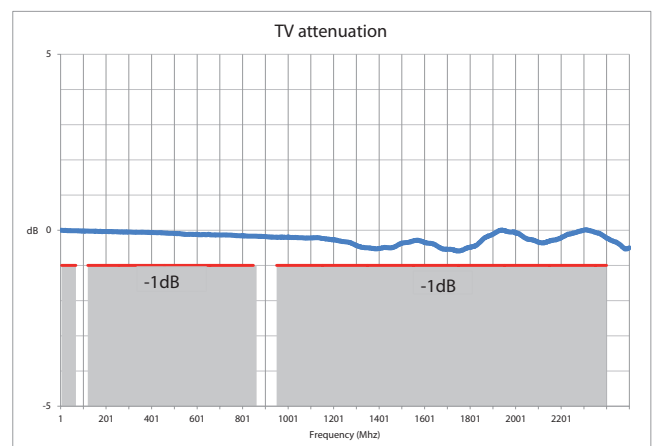

6. TECHNICAL CHARACTERISTICS

6.1 Mechanical characteristics

Protection against impacts: IK 04
Protection against solid/bodies and liquids: IP 21
Cable resistance: 120 N

6.2 Material characteristics

Motor: Box: Zamac
Cover: Zamac
Pin: Bronze
Screws: Acier zingué

Self-extinguishing: 650° C/30 s

6.3 Electrical characteristics

Characteristic impedance: 75 ohm
Male connector Ø 9.52 mm
F type female screw-in connector
Class A shielding efficiency
Frequency bands: TV/SAT - 0-2400 MHz
Attenuation: 1 dB maximum

6.4 Climate characteristics

Storage temperature: -10°C to +70°C
Usage temperature: -5°C to +35°C

7. CLEANING

Surface cleaning with a cloth.
Do not use acetone, tar remover, trichloroethylene.

Caution: Always test before using special cleaning products.

8. STANDARDS AND APPROVALS

IEC 61169-24
EN 50083-2
EN 50083-4
Class A certificate

9. PERFORMANCES

Single male TV socket