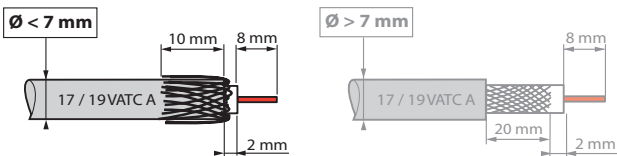

4. WIRING PRECAUTIONS