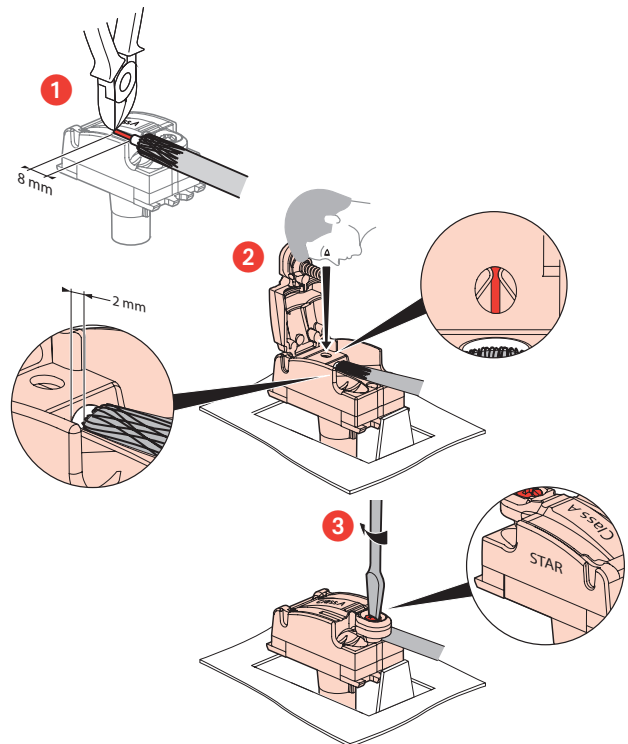

### 2. RANGE

Description	Référence
Single F type female TV socket screw-in	CM0380
Single male TV socket Ø 9.52 mm	CM0382

### 3. DIMENSIONS (mm)

References	A	B	C	D
CM0382	45	45	35.5	12
CM0380	45	45	32	8.5

### 4. WIRING PRECAUTIONS

By restricting deformation of the coaxial cable, the rear connection avoids impedance discontinuity, thereby sustaining performance.

### 5. CONNECTION