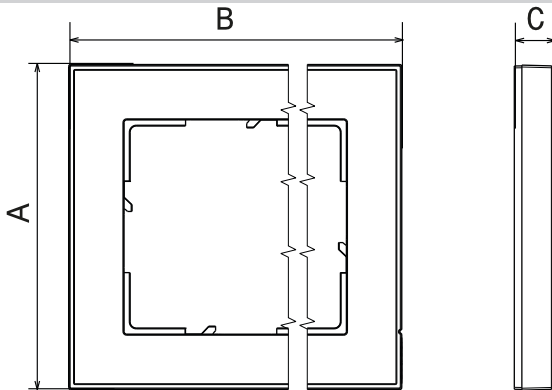

7 65X 91

7 65X 92

7 65X 93

7 65X 94

**1. USE**

Frame plates for fitting on SEANO mechanisms.

**2. RANGE**

	<b>Gang</b>	<b>Colour</b>	<b>Reference number</b>
	1 Gang	carbon	7 651 91
		natural wood	7 652 91
		stainless steel	7 653 91
		dark stainless steel	7 654 91
	2 Gang	carbon	7 651 92
		natural wood	7 652 92
		stainless steel	7 653 92
		dark stainless steel	7 654 92
	3 Gang	carbon	7 651 93
		natural wood	7 652 93
		stainless steel	7 653 93
		dark stainless steel	7 654 93
	4 Gang	carbon	7 651 94
		natural wood	7 652 94
		stainless steel	7 653 94
		dark stainless steel	7 654 94

### 3. DIMENSIONS (mm)

References	A	B	C
7 65X 91	86	86	10
7 65X 92	86	157	10
7 65X 93	86	228	10
7 65X 94	86	299,75	10

### 4. MOUNTING

The plates snap onto the socket adapter or the switch cover. In case of the sockets, the socket cover clamp the frame.