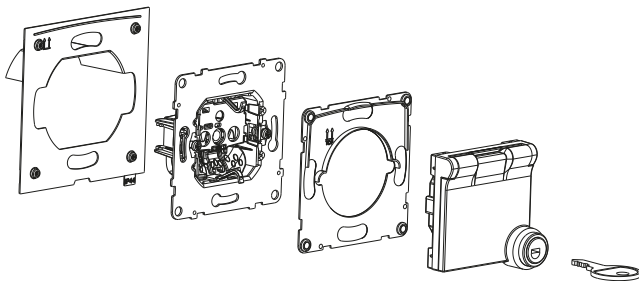

SEANO™ Socket outlets-German standard

Cat. No(s): 7 65X 96 / 765X 90

7 65X 90

7 65X 96

1. USE

Socket outlets with shutters.
 Flush-mounting.
 Screw and/or claw fixing.
 The products delivered with different or alike lock mechanism.
 Round shape key is randomised. Square shape key is unique numbered 2A28.

2. RANGE

Description	White	Aluminium	Black	Dark Grey
IP 44 2P+E SOCKET AUTO TERMINAL WITH KEYED ALIKE LOCK	7 651 96	7 652 96	7 653 96	7 654 96
IP 44 2P+E SOCKET AUTO TERMINAL WITH DIFFERENTLY KEYED LOCK	7 651 90	7 652 90	7 653 90	7 654 90

3. DISMANTLING

4. DIMENSIONS (mm)

References	A	B	C	D	E
7 65X 90/96	81.25	81.25	83.95	54.75	26

5. CONNECTION

Flexible or rigid cables compatible.

Terminal capacity:
 6 x 2,5mm²
 Stripping length:
 13mm

6. TECHNICAL CHARACTERISTICS