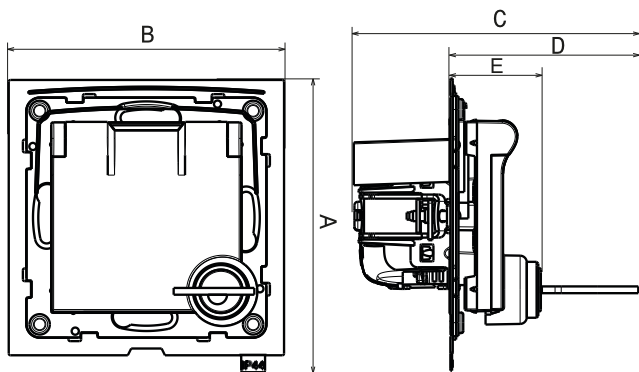

SEANO™ Socket outlets-German standard

Cat. No(s): 7 65X 96 / 765X 90

7 65X 90

7 65X 96

1. USE

Socket outlets with shutters.
 Flush-mounting.
 Screw and/or claw fixing.
 The products delivered with different or alike lock mechanism.
 Round shape key is randomised. Square shape key is unique numbered 2A28.

2. RANGE

Description	White	Aluminium	Black	Dark Grey
IP 44 2P+E SOCKET AUTO TERMINAL WITH KEYED ALIKE LOCK	7 651 96	7 652 96	7 653 96	7 654 96
IP 44 2P+E SOCKET AUTO TERMINAL WITH DIFFERENTLY KEYED LOCK	7 651 90	7 652 90	7 653 90	7 654 90

3. DISMANTLING

4. DIMENSIONS (mm)

References	A	B	C	D	E
7 65X 90/96	81.25	81.25	83.95	54.75	26

5. CONNECTION

Flexible or rigid cables compatible.

Terminal capacity:
 6 x 2,5mm²
 Stripping length:
 13mm

6. TECHNICAL CHARACTERISTICS