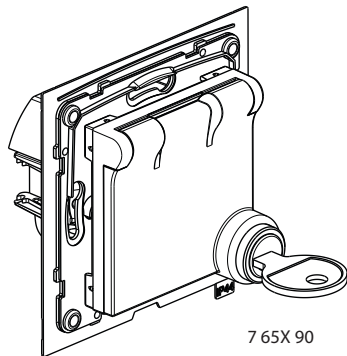

SEANO™ Socket outlets-German standard

Cat. No(s): 7 65X 96 / 765X 90

7 65X 90

7 65X 96

1. USE

Socket outlets with shutters.
 Flush-mounting.
 Screw and/or claw fixing.
 The products delivered with different or alike lock mechanism.
 Round shape key is randomised. Square shape key is unique numbered 2A28.

2. RANGE

Description	White	Aluminium	Black	Dark Grey
IP 44 2P+E SOCKET AUTO TERMINAL WITH KEYED ALIKE LOCK	7 651 96	7 652 96	7 653 96	7 654 96
IP 44 2P+E SOCKET AUTO TERMINAL WITH DIFFERENTLY KEYED LOCK	7 651 90	7 652 90	7 653 90	7 654 90

3. DISMANTLING

4. DIMENSIONS (mm)

References	A	B	C	D	E
7 65X 90/96	81.25	81.25	83.95	54.75	26

5. CONNECTION

Flexible or rigid cables compatible.

Terminal capacity:
 6 x 2,5mm²
 Stripping length:
 13mm

6. TECHNICAL CHARACTERISTICS