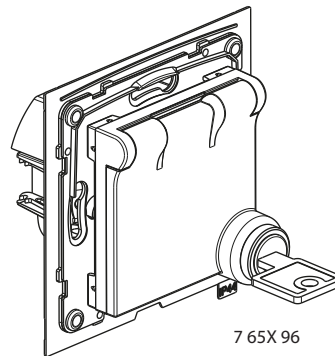

SEANO™ Socket outlets-German standard

Cat. No(s): 7 65X 96 / 765X 90

7 65X 90

7 65X 96

1. USE

Socket outlets with shutters.
 Flush-mounting.
 Screw and/or claw fixing.
 The products delivered with different or alike lock mechanism.
 Round shape key is randomised. Square shape key is unique numbered 2A28.

2. RANGE

Description	White	Aluminium	Black	Dark Grey
IP 44 2P+E SOCKET AUTO TERMINAL WITH KEYED ALIKE LOCK	7 651 96	7 652 96	7 653 96	7 654 96
IP 44 2P+E SOCKET AUTO TERMINAL WITH DIFFERENTLY KEYED LOCK	7 651 90	7 652 90	7 653 90	7 654 90

3. DISMANTLING

4. DIMENSIONS (mm)

References	A	B	C	D	E
7 65X 90/96	81.25	81.25	83.95	54.75	26

5. CONNECTION

Flexible or rigid cables compatible.

Terminal capacity:
 6 x 2,5mm²
 Stripping length:
 13mm

6. TECHNICAL CHARACTERISTICS