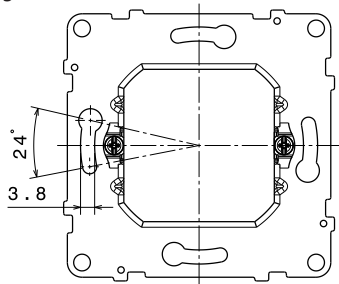

6. TECHNICAL CHARACTERISTICS (continued)

■ 6.3 Electrical characteristics

Voltage: 250 V~

Current: 16 A

Frequency: 50/60 Hz

■ 6.4 Climatic characteristics

Usage temperature: - 5°C to + 35°C

Storage temperature: - 10°C to + 70°C

■ 6.5 Support

Material of the support: Metal

Angular adjusting:

■ 6.6 Fixing with claws

Number of turns to open the claws:

- 58 mm > 2.1 turns

- 65 mm > 2.75 turns