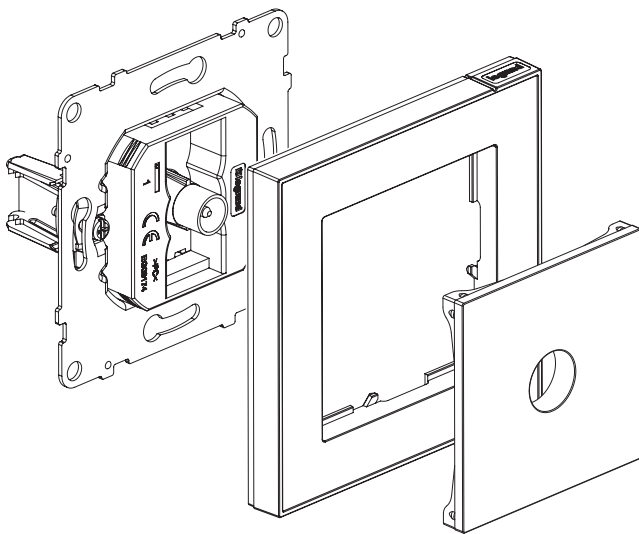

3. DISMANTLING