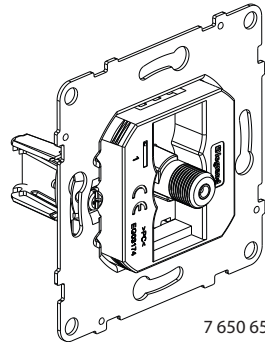

**SEANO™**  
**TV Star socket**

Cat. No(s): 7 650 65

7 650 65

**1. USE**

Male TV socket Ø 9,52 mm  
 UHD (ultra high definition) compatible  
 Class A shielding - Star wiring  
 Recommended cable 17/19 VATC.  
 Fixing with screw and/or claw.