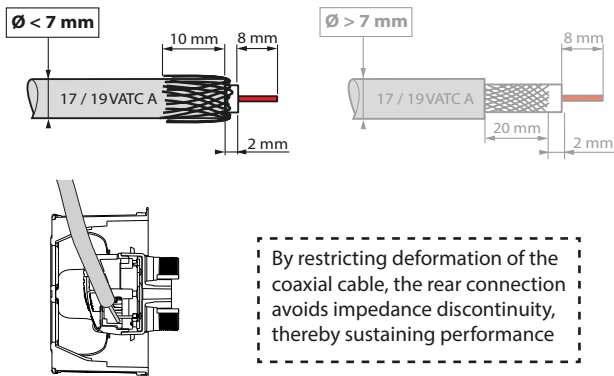

6. WIRING PRECAUTIONS

7. TECHNICAL CHARACTERISTICS

■ 7.1 Mechanical characteristics

Protection against solid bodies and liquids: IP20

Protection against impact: IK04

Cable resistance: 120 N

■ 7.2 Material characteristics

- Cover: ABS

-molded white RAL 9003

-painted aluminium RAL 9023

-painted black RAL 9017

-painted dark grey RAL 7016

- Base: Polycarbonate

- Halogen-free

- UV-resistant

Motor: - Casing: zamac
- Cover: zamac
- Pin: bronze
1- screw: galvanized steel

Self-extinguishing:

850°C/30 s for insulating components holding live parts in place

650°C/30 s for other insulating components

■ 7.3 Electrical characteristics

- Impedance : 75 ohm

- Male connector $\varnothing$ 9.52 mm

- Class A shielding efficiency (class A shielding is necessary to prevent interference caused by using 3 and 4 G phone signals, as these unwanted signals can result in pixellation on screen or adversely affect the sound track).

- Frequency bands: TV: 5-68/120-862 MHz

- Low attenuation: < 1 dB maximum

- Compatible with remote power supply

■ 7.4 Climate characteristics

Usage temperature: - 5°C to + 35°C

Storage temperature: - 10°C to + 70°C