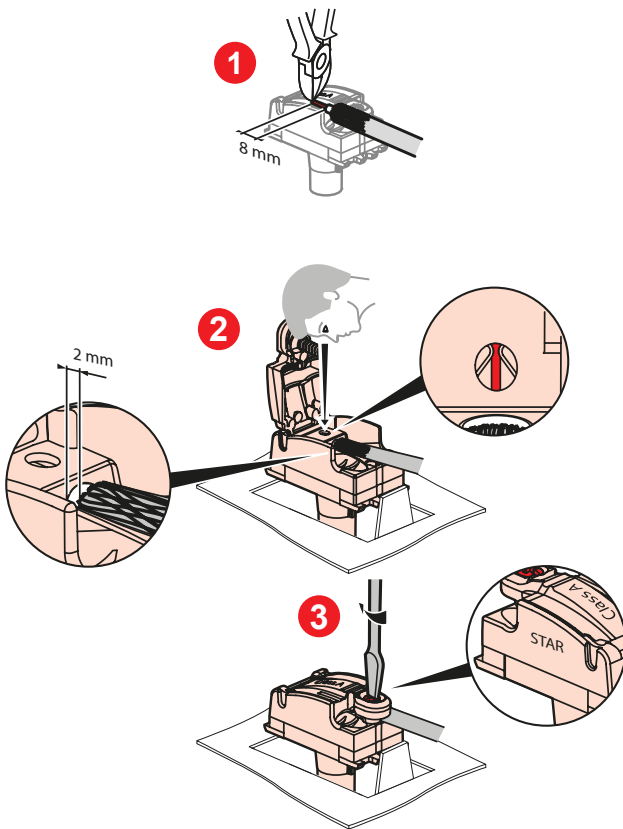

**SEANO™**  
**TV Star socket**

Cat. No(s): 7 650 65

7 650 65

**1. USE**

Male TV socket Ø 9,52 mm  
 UHD (ultra high definition) compatible  
 Class A shielding - Star wiring  
 Recommended cable 17/19 VATC.  
 Fixing with screw and/or claw.

**2. RANGE**

Description	Mechanism Only
TV F-TYPE STAR	7 650 65

**3. DISMANTLING**

**4. DIMENSIONS (mm)**

References	A	B	C	D
7 650 65	72,9	72,9	44	16,2

## 5. CONNECTION