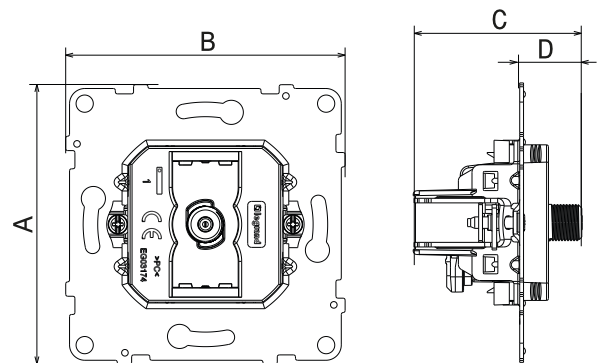

4. DIMENSIONS (mm)

References	A	B	C	D
7 650 65	72,9	72,9	44	16,2