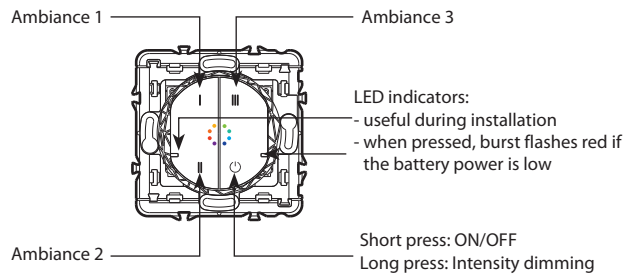

4. OPERATION

5. TECHNICAL CHARACTERISTICS

- **5.1 Mechanical characteristics**
  Protection against impacts: IK 02
  Protection against solid bodies and/or liquids: IP 20
- **5.2 Material characteristics**
  Mechanism casing with grid: Fibreglass-reinforced (10%) PC
  Rocker plate: painted ABS
  Halogen-free
  UV-resistant
  Self-extinguishing: 650°C/30 s
- **5.3 Electrical characteristics**
  Powered by a CR2032 - 3 V lithium battery (supplied)
  Battery life: 8 years for 10 activations a day
- **Zigbee radio technology**
  Frequency bands: 2.4 GHz to 2.4835 GHz
  Power level: < 100 mW
- **5.4 Climate characteristics**
  Usage temperature: +5°C to +45°C
  Storage temperature: 0°C to +45°C