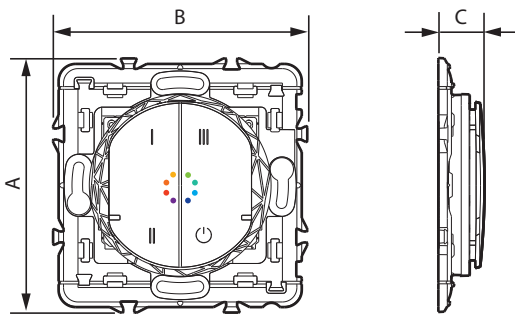

### 1. USE

Wireless switch to control multicolor smart lighting.  
 Controls any kind of Zigbee 3.0 certified bulbs and lighting (such as Ledvance, Smart + Zigbee, Philips HUE and many others).  
 Can be used as a two-way switch or to control a lighting group.  
 • Can be fixed directly to a wall or screwed to a flush-mounted box.  
 • Multi-gang versions can be combined with other wiring accessories.  
 • Fits on a piece of furniture (movable).  
 Can control up to 20 connected zigbee 3.0 lights.

### 3. DIMENSIONS (mm)

A	B	C
74	74	13