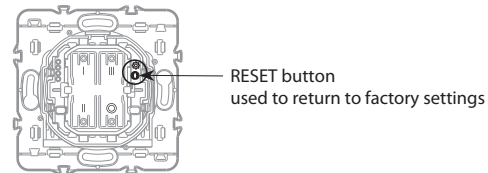

4. OPERATION

5. TECHNICAL CHARACTERISTICS

- **5.1 Mechanical characteristics**
  Protection against impacts: IK 02
  Protection against solid bodies and/or liquids: IP 20
- **5.2 Material characteristics**
  Mechanism casing with grid: Fibreglass-reinforced (10%) PC
  Rocker plate: painted ABS
  Halogen-free
  UV-resistant
  Self-extinguishing: 650°C/30 s
- **5.3 Electrical characteristics**
  Powered by a CR2032 - 3 V lithium battery (supplied)
  Battery life: 8 years for 10 activations a day
- **Zigbee radio technology**
  Frequency bands: 2.4 GHz to 2.4835 GHz
  Power level: < 100 mW
- **5.4 Climate characteristics**
  Usage temperature: +5°C to +45°C
  Storage temperature: 0°C to +45°C