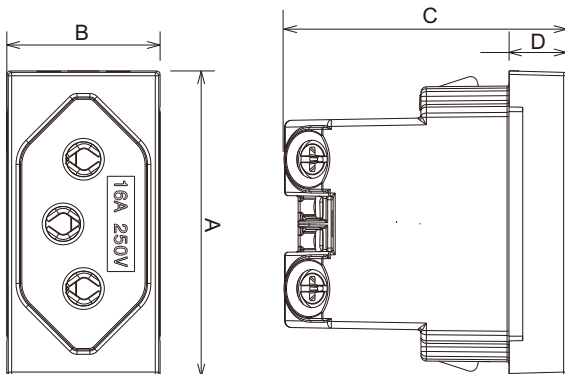

Arteor™ RSA Socket

Cat. No(s): 5 721 36/48 - 5 726 36/48 - 5 724 68

5 721 36
 5 726 36
 5 726 48
 5 721 48
 5 724 68

1. USE

New and current South African standard sockets.
 (Supplied with M3.5 screws for Flush mounting or surface mounting BS boxes.)

2. RANGE

Designation	White ○	Magnesium ●	Champagne ●	Soft Alu ●	Red ●
2P+E 1M NEW RSA SOCKET	5 721 36	5 726 36	5 726 48	5 721 48	5 724 68

3. DIMENSIONS (mm)

References	A	B	C	D
5 721 36/48 - 5 726 36/48 - 5 724 68	44.95	22.5	41.5	8.5

4. CONNECTION

Types of terminals: with screws
 Terminal capacity: 3 × 1 mm²
 3 × 1.5 mm²
 2 × 1.5 mm²
 1 × 4 mm²
 Recommended stripping length: 12 mm
 Recommended screwdriver size: <4 mm flat blade

5. TECHNICAL CHARACTERISTICS