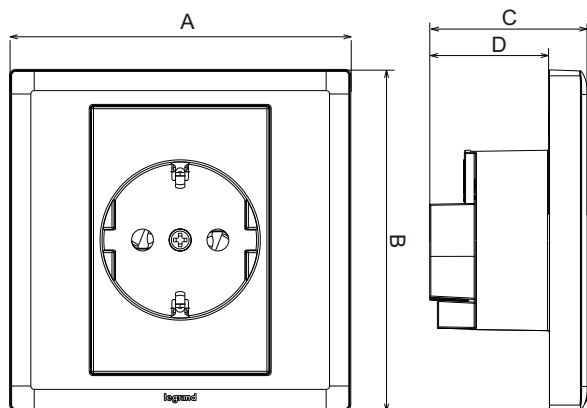

## 1. USE

German standard socket outlets.  
 (Supplied with M3.5 screws for Flush mounting or surface mounting BS boxes.)

## 3. DIMENSIONS (mm)

References	A	B	C	D
6 180 56	86	86	39.7	30.2

Minimum depth of the box ≥ 35 mm

## 4. CONNECTION

Types of terminals: with screws  
 Terminal capacity: 2 × 2.5 mm<sup>2</sup>  
 2 × 4 mm<sup>2</sup>  
 Recommended stripping length: 8 mm  
 Recommended screwdriver size: <4 mm flat blade