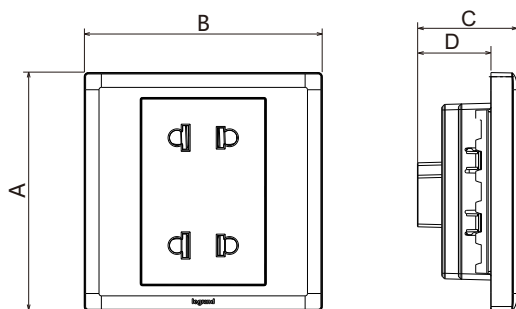

Eloe™ Senses EURO/US Socket

Cat. No(s): 6 180 62/64/90

6 180 62

6 180 64

6 180 90

1. USE

One gang 2X2P EURO/US socket outlets designed for 15A/16A plug.
 (Supplied with M3.5 screws for BS boxes. Flush mounting or surface mounting.)

2. RANGE

Designation	White
1 GANG 2X2P EURO-US SOCKET	6 180 62
1 GANG 2X2P+E EURO/US SOCKET	6 180 64
1 GANG 2P EURO-US SOCKET + 1WAY SWITCH	6 180 90

3. DIMENSIONS (mm)

References	A	B	C	D
6 180 62	86	86	36.1	26.6
6 180 64	86	86	36.2	26.7
6 180 90	86	86	36.2	22.5

Box depth ≥ 35 mm

4. CONNECTION

Type of Terminals : plaquette terminal

Terminal capacity: 2 × 2.5 mm²

2 × 4 mm²

2 × 6 mm²

Recommended screwdriver size: <4 mm flat blade

Recommended stripping length: 8 mm