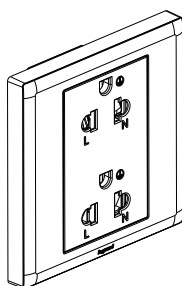

Eloe™ Senses EURO/US Socket

Cat. No(s): 6 180 62/64/90

6 180 62

6 180 64

6 180 90

1. USE

One gang 2X2P EURO/US socket outlets designed for 15A/16A plug.
 (Supplied with M3.5 screws for BS boxes. Flush mounting or surface mounting.)

2. RANGE

Designation	White
1 GANG 2X2P EURO-US SOCKET	6 180 62
1 GANG 2X2P+E EURO/US SOCKET	6 180 64
1 GANG 2P EURO-US SOCKET + 1WAY SWITCH	6 180 90

3. DIMENSIONS (mm)

References	A	B	C	D
6 180 62	86	86	36.1	26.6
6 180 64	86	86	36.2	26.7
6 180 90	86	86	36.2	22.5

Box depth ≥ 35 mm

4. CONNECTION

Type of Terminals : plaquette terminal

Terminal capacity: 2 × 2.5 mm²

2 × 4 mm²

2 × 6 mm²

Recommended screwdriver size: <4 mm flat blade

Recommended stripping length: 8 mm