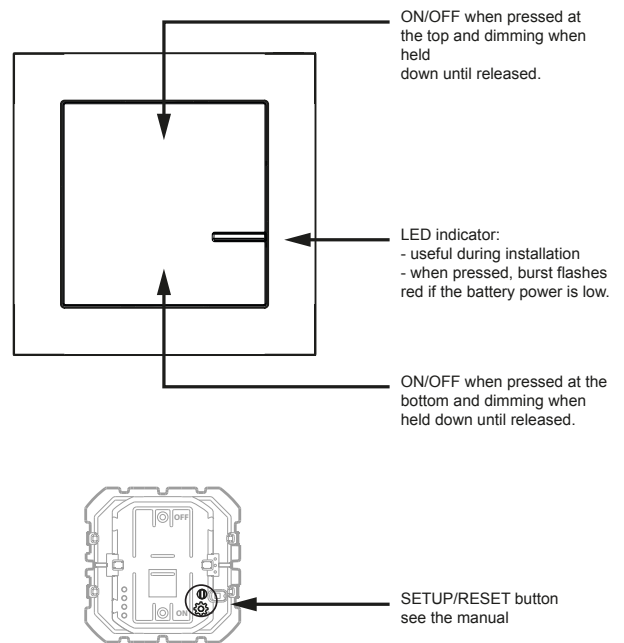

SEANO™

Cat. No(s): 7 221 73, 7 222 73, 7 223 73, 7 224 73

Connected 1-gang ON/OFF wireless control for lighting and sockets

7 22X 73

1. USE

Wireless control for one ON/OFF light function or connected socket.
 Controls micromodule products, connected sockets and connected dimmer switches.
 Can be used as a two-way switch or to control a lighting group.
 -Fixes directly on the wall or screws onto a flush-mounting box.
 -Multi-gang versions can be combined with other wiring accessories.
 Fits on a piece of furniture (movable).
 Can be combined with 20 connected switches with dimming option or connected sockets.

2. RANGE

Description	White	Ivory	Aluminum	Black
WIRELESS REMOTE SWITCH 2-WAYS ON/OFF	7 221 73	7 222 73	7 223 73	7 224 73

3. DIMENSIONS (mm)

References	A	B	C
7 22X 73	72,9	72,9	11,5

4. OPERATION

Connected 1-gang ON/OFF wireless control for lighting and sockets

5. TECHNICAL CHARACTERISTICS

■ 5.1 Mechanical characteristics

Protection against impacts: IK 02
Protection against solid bodies/liquids:
- IP 20 without plate and rocker plate
- IP 40 for assembled product

■ 5.2 Material characteristics

Plate: ABS
Sub-plate: PC
Rocker plate: ABS
Colours: White RAL 9003 - Ivory RAL 1013

Mechanism casing with support: Fibreglass-reinforced (10 %) PC
Halogen-free
UV resistant