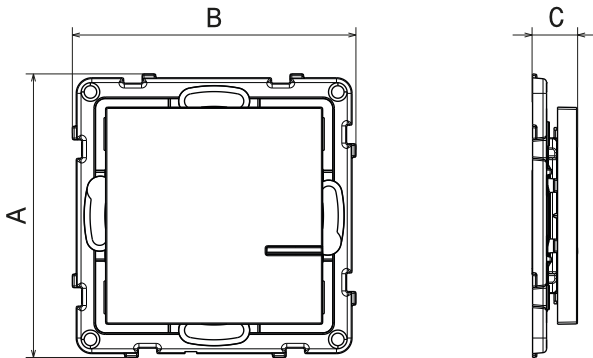

SEANO™

Cat. No(s): 7 221 73, 7 222 73, 7 223 73, 7 224 73

Connected 1-gang ON/OFF wireless control for lighting and sockets

7 22X 73

1. USE

Wireless control for one ON/OFF light function or connected socket.
 Controls micromodule products, connected sockets and connected dimmer switches.
 Can be used as a two-way switch or to control a lighting group.
 -Fixes directly on the wall or screws onto a flush-mounting box.
 -Multi-gang versions can be combined with other wiring accessories.
 Fits on a piece of furniture (movable).
 Can be combined with 20 connected switches with dimming option or connected sockets.

2. RANGE

Description	White	Ivory	Aluminum	Black
WIRELESS REMOTE SWITCH 2-WAYS ON/OFF	7 221 73	7 222 73	7 223 73	7 224 73

3. DIMENSIONS (mm)

References	A	B	C
7 22X 73	72,9	72,9	11,5

4. OPERATION

Connected 1-gang ON/OFF wireless control for lighting and sockets