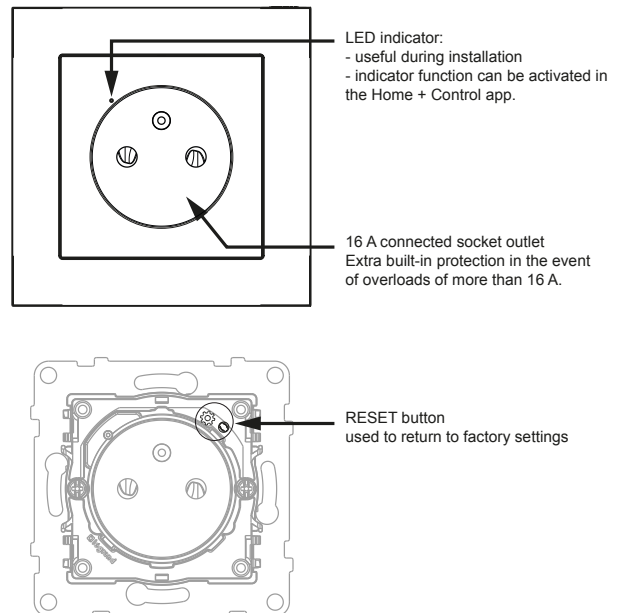

**SUNO™**  
**Connected 2P+E socket - French standard**

Cat. No(s): 7 221 81 - 7 223 81 - 7 224 81

7 221 81

**1. USE**

Connected socket which can be controlled by a wireless lighting control and/or remotely via a smartphone, tablet or computer.  
 Can be used to measure instantaneous and total consumption of the connected device, which can be viewed on the Home + Control app.  
 Built-in protection against electrical overloads, for increased safety.  
 Installation in box 40 mm deep (minimum), instead of a standard socket outlet.  
 Claw and/or screw fixing.  
 One-piece mechanism (grid + mechanism).

**2. RANGE**

Description	White	Ivory	Aluminum	Black
In wall connected power french standard auto term. 16A	7 221 81	-	7 223 81	7 224 81

**3. DIMENSIONS (mm)**

References	A	B	C	D
7 221 81	72.9	72.9	41.6	10.15

**4. CONNECTION**

Terminal type: automatic  
 Terminal capacity: 2 x 2.5 mm<sup>2</sup>  
 Stripping length: 11 mm

**5. OPERATION**