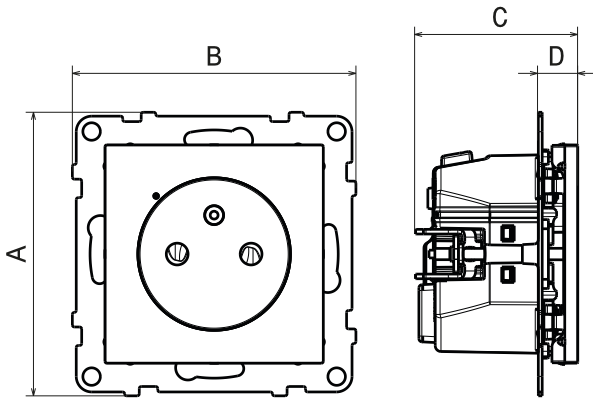

**SUNO™**  
**Connected 2P+E socket - French standard**

Cat. No(s): 7 221 81 - 7 223 81 - 7 224 81

7 221 81

**1. USE**

Connected socket which can be controlled by a wireless lighting control and/or remotely via a smartphone, tablet or computer.  
 Can be used to measure instantaneous and total consumption of the connected device, which can be viewed on the Home + Control app.  
 Built-in protection against electrical overloads, for increased safety.  
 Installation in box 40 mm deep (minimum), instead of a standard socket outlet.  
 Claw and/or screw fixing.  
 One-piece mechanism (grid + mechanism).

**2. RANGE**

Description	White	Ivory	Aluminum	Black
In wall connected power french standard auto term. 16A	7 221 81	-	7 223 81	7 224 81

**3. DIMENSIONS (mm)**

References	A	B	C	D
7 221 81	72.9	72.9	41.6	10.15

**4. CONNECTION**

Terminal type: automatic  
 Terminal capacity: 2 x 2.5 mm<sup>2</sup>  
 Stripping length: 11 mm

**5. OPERATION**