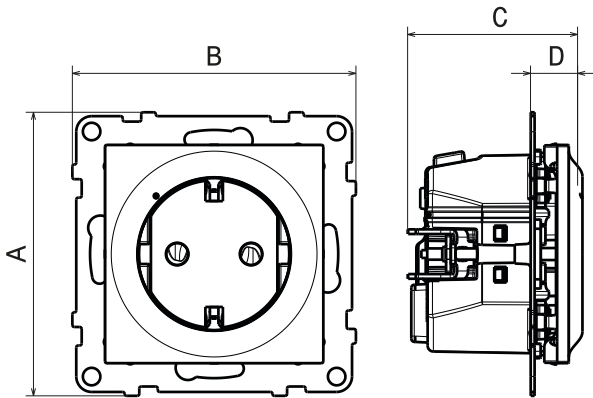

**SUNO™ - SEANO™**  
**Connected 2P+E socket- German standard**

**Cat. No(s): 7 221 80 - 7 222 80 - 7 223 80 - 7 224 80**  
**7 656 40 - 7 657 40 - 7 658 40 - 7 659 40**

7 221 80, 7 656 40

**1. USE**

Connected socket which can be controlled by a wireless lighting control and/or remotely via a smartphone, tablet or computer.  
 Can be used to measure instantaneous and total consumption of the connected device, which can be viewed on the Home + Control app.  
 Built-in protection against electrical overloads, for increased safety.  
 Installation in box 40 mm deep (minimum), instead of a standard socket outlet.  
 Claw and/or screw fixing.  
 One-piece mechanism (grid + mechanism).

**3. DIMENSIONS (mm)**

References	A	B	C	D
7 221 80	72.9	72.9	44.7	13.3

**4. CONNECTION**

Terminal type: automatic  
 Terminal capacity: 2 x 2.5 mm<sup>2</sup>  
 Stripping length: 11 mm

**5. OPERATION**