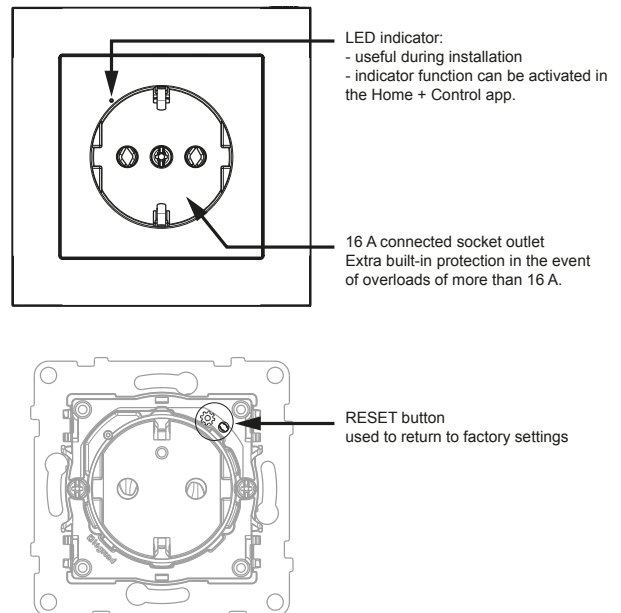

**3. DIMENSIONS (mm)**

References	A	B	C	D
7 221 80	72.9	72.9	44.7	13.3

**4. CONNECTION**

Terminal type: automatic  
 Terminal capacity: 2 x 2.5 mm<sup>2</sup>  
 Stripping length: 11 mm

**5. OPERATION**