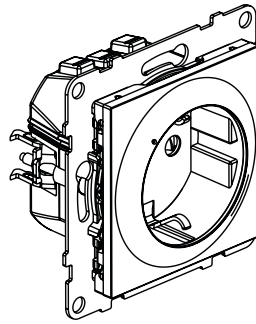

**SUNO™ - SEANO™**  
**Connected 2P+E socket- German standard**

**Cat. No(s): 7 221 80 - 7 222 80 - 7 223 80 - 7 224 80**  
**7 656 40 - 7 657 40 - 7 658 40 - 7 659 40**

7 221 80, 7 656 40

**1. USE**

Connected socket which can be controlled by a wireless lighting control and/or remotely via a smartphone, tablet or computer.  
 Can be used to measure instantaneous and total consumption of the connected device, which can be viewed on the Home + Control app.  
 Built-in protection against electrical overloads, for increased safety.  
 Installation in box 40 mm deep (minimum), instead of a standard socket outlet.  
 Claw and/or screw fixing.  
 One-piece mechanism (grid + mechanism).

**3. DIMENSIONS (mm)**

References	A	B	C	D
7 221 80	72.9	72.9	44.7	13.3

**4. CONNECTION**

Terminal type: automatic  
 Terminal capacity: 2 x 2.5 mm<sup>2</sup>  
 Stripping length: 11 mm

**5. OPERATION**