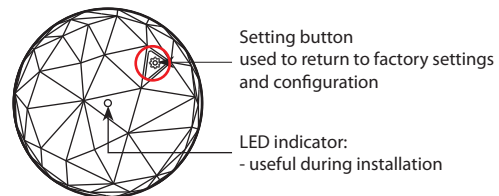

2. RANGE

Description	Black
Connected Mobile Gateway with 2P plug Type C for plugging into a mobile or wall outlet. Equipped with an LED indicator (configuration) and a setting button.	1 991 00

3. DIMENSIONS (mm)

4. CONNEXION

To plug directly into an outlet 2 P or 2 P+E Europlug Type C compatible.

5. OPERATION

6. TECHNICAL CHARACTERISTICS

■ 6.1 Mechanical characteristics

Protection against impacts: IK 04
 Protection against solid/bodies and liquids: IP 20