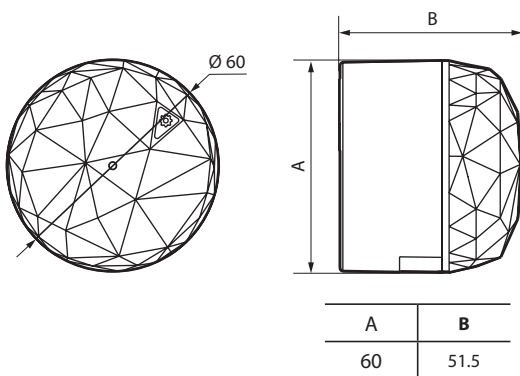

2. RANGE

Description	Black
Connected Mobile Gateway with 2P plug Type C for plugging into a mobile or wall outlet. Equipped with an LED indicator (configuration) and a setting button.	1 991 00

3. DIMENSIONS (mm)