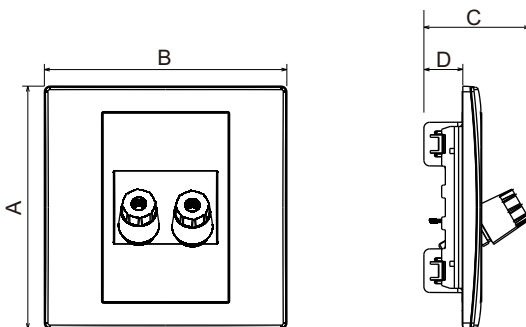

3. DIMENSIONS (mm)

References	A	B	C	D
2 810 31 XX	86	86	37.5	13.8
2 810 32 XX	86	86	37.5	13.8

4. TECHNICAL CHARACTERISTICS

4.1 Material characteristics

Plate: PC
Frame: Steel
Self-extinguishing:
+ 650° C / 30 s