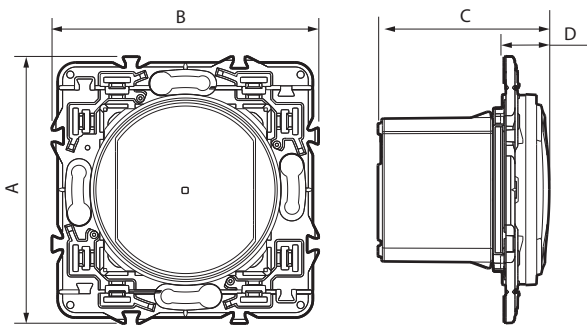

Celiane™ with Netatmo

Connected switch with neutral (with dimmer option)

Cat. No(s): 0 677 97A/98A/99A

1. USE

Connected switch with neutral (with dimmer option), configured by default as ON/OFF.
Can be combined with one or more wireless lighting controls (dimmer mode can be activated from the Home + Control app) and/or mechanical push-buttons.
For local or remote control of your lighting.
Easy to install in place of a standard switch in a box 40 mm deep (minimum).
Fixing with claws and/or screws.

3. DIMENSIONS (mm)

A	B	C	D
74	74	47	13

4. CONNECTION

Terminal type : with screws
Terminal capacity: 1 x 2.5 mm² - 2 x 1.5 mm²
Stripping length: 7 mm
Screwdriver: 3 mm

5. OPERATION

6. TECHNICAL CHARACTERISTICS