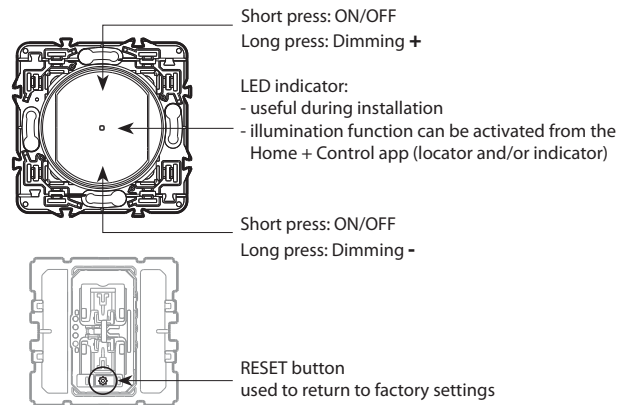

Celiane™ with Netatmo

Connected switch with neutral (with dimmer option)

Cat. No(s): 0 677 97A/98A/99A

1. USE

Connected switch with neutral (with dimmer option), configured by default as ON/OFF.
Can be combined with one or more wireless lighting controls (dimmer mode can be activated from the Home + Control app) and/or mechanical push-buttons.
For local or remote control of your lighting.
Easy to install in place of a standard switch in a box 40 mm deep (minimum).
Fixing with claws and/or screws.

3. DIMENSIONS (mm)

A	B	C	D
74	74	47	13

4. CONNECTION

Terminal type : with screws
Terminal capacity: 1 x 2.5 mm² - 2 x 1.5 mm²
Stripping length: 7 mm
Screwdriver: 3 mm

5. OPERATION

6. TECHNICAL CHARACTERISTICS