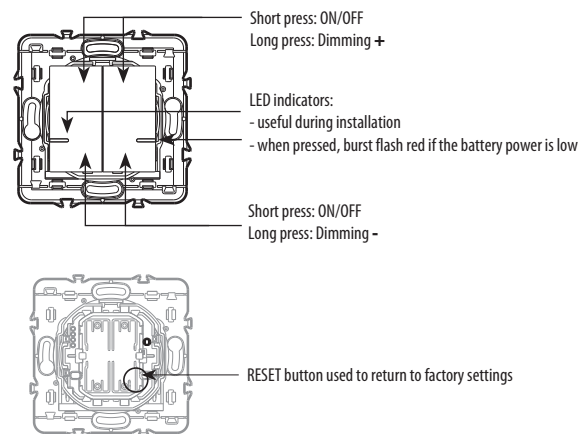

**Mosaic™**

Cat. No(s): 0 777 24LA

**Connected 2-gang ON/OFF wireless control for lighting and sockets**

**1. USE**

Wireless control for 2 ON/OFF light functions or connected socket. Controls micromodule products, connected sockets and connected dimmer switches.  
 Can be used as a two-way switch or to control a lighting group.  
 • Fixes directly on the wall or screws onto a flush-mounting box.  
 Multi-gang versions can be combined with other wiring accessories.  
 • Fits on a piece of furniture (movable).  
 Can control up to 20 micromodules, connected sockets, connected dimmer switches.

**2. RANGE**

Description	White
2-gang wireless lighting and socket control for an ON/OFF, dimmer, centralisation function. Supplied with battery. With LED indicator (configuration) and RESET button (hidden) used to return to factory settings. Repositionable self-adhesive fixings supplied. To be equipped with plate.	0 777 24LA

**3. DIMENSIONS (mm)**

A	B	C
74	74	12

**4. OPERATION**

**5. TECHNICAL CHARACTERISTICS**

**5.1 Mechanical characteristics**

Protection against impacts: IK 02  
 Protection against solid bodies/liquids: IP 20 without plate or rocker plate  
 IP 40 for assembled product

**5.2 Material characteristics**

Rocker plate: PC  
 Colour: white RAL 9003  
 Mechanism casing with grid: Fibreglass-reinforced (10 %) PC  
 Halogen-free  
 UV-resistant  
 Self-extinguishing: 650°C/30 s