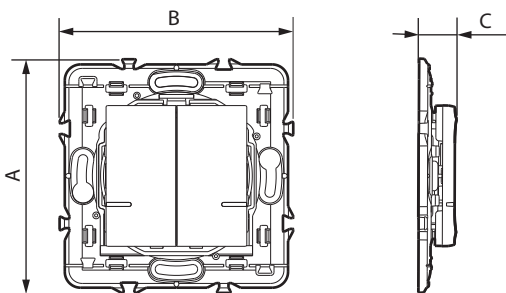

**Mosaic™**

Cat. No(s): 0 777 24LA

**Connected 2-gang ON/OFF wireless control for lighting and sockets**

**1. USE**

Wireless control for 2 ON/OFF light functions or connected socket. Controls micromodule products, connected sockets and connected dimmer switches.  
 Can be used as a two-way switch or to control a lighting group.  
 • Fixes directly on the wall or screws onto a flush-mounting box.  
 Multi-gang versions can be combined with other wiring accessories.  
 • Fits on a piece of furniture (movable).  
 Can control up to 20 micromodules, connected sockets, connected dimmer switches.

**2. RANGE**

Description	White
2-gang wireless lighting and socket control for an ON/OFF, dimmer, centralisation function. Supplied with battery. With LED indicator (configuration) and RESET button (hidden) used to return to factory settings. Repositionable self-adhesive fixings supplied. To be equipped with plate.	0 777 24LA

**3. DIMENSIONS (mm)**

A	B	C
74	74	12

**4. OPERATION**

**5. TECHNICAL CHARACTERISTICS**

**5.1 Mechanical characteristics**

Protection against impacts: IK 02  
 Protection against solid bodies/liquids: IP 20 without plate or rocker plate  
 IP 40 for assembled product