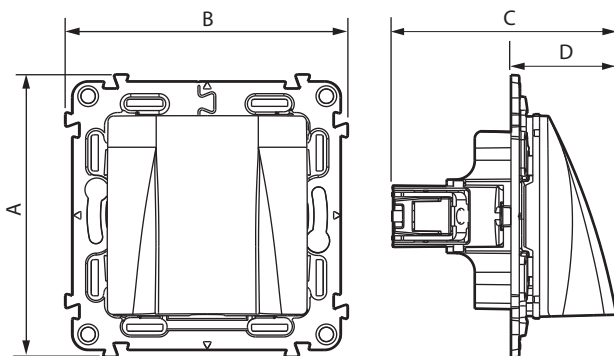

Valena™ Life Cable outlets

Cat. No(s): 7 534 34 - 7 535 34

1. USE

Mechanisms supplied with:

- Support frames
- Site protection cover

To be equipped with plates.

One-gang installation, flush-mounting or surface-mounting.

2. RANGE

Description	White	Ivory
Cable outlets without terminals Equipped with cable grips Maximum diameter of the cable: 12 mm With claws	7 531 34	7 532 34

3. OVERALL DIMENSIONS (mm)

A	B	C	D
75	75	59.5	28