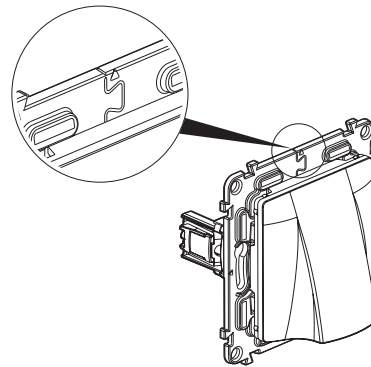

2. RANGE

Description	White	Ivory
Cable outlets without terminals Equipped with cable grips Maximum diameter of the cable: 12 mm With claws	7 531 34	7 532 34

3. OVERALL DIMENSIONS (mm)

A	B	C	D
75	75	59.5	28

4. INSTALLATION

Open the support frame for the wires.

5. TECHNICAL CHARACTERISTICS

■ 5.1 Mechanical characteristics

Protection against solid bodies and liquids: IP 21
 Protection against impact: IK 04

■ 5.2 Material characteristics