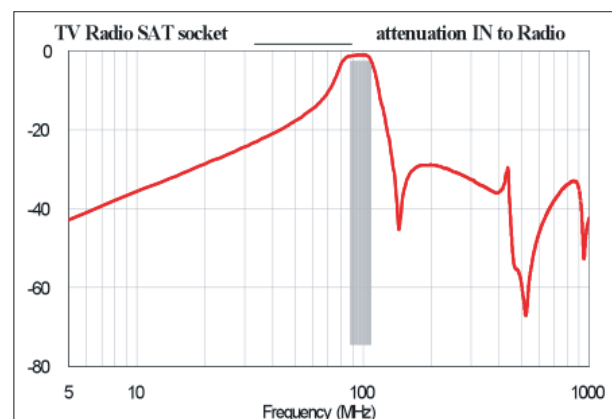

Motor:

Box: Zamac
Cover: Zamac
Pin: Bronze
Screws: Steel

Self-extinguishing:

850°C/30 s for insulating parts holding live parts in place.
650°C/30 s for other parts made of insulating materials.

■ 6.3 Electrical characteristics

Male connector Ø 9.52 mm (TV)
Female connector (Radio)
Female F screw-type connector (SAT)

Characteristic impedance: 75 ohm
Class A shielding efficiency (class A shielding is necessary to prevent interference caused by using new 3 and 4 G phone signals, as these unwanted signals can result in pixellation on screen or adversely affect the sound track).

Frequency bands: TV: 5-68 / 320-862 MHz
R: 87.5-240 MHz
SAT: 950-2400 MHz

UHD: Passage of the signals of improvement:

WCG: Wide Color Gamut
HDR: High Dynamic Range
HFR: High Frame Rate

DAB+: AAC+ codec passage defined in MPEG-4 part3

Insulation resistance: IEC 61169-24

Attenuation : < 1.5 dB maximum

■ 6.4 Climate characteristics

Storage temperature: -10°C to +70°C
Usage temperature: -5°C to +35°C

7. CLEANING

Surface cleaning with a cloth.
Do not use acetone, tar remover, trichloroethylene.

Resistant to the following products: Hexane (NF C 61-314), Methylated spirit, soapy water, diluted ammonia, bleach diluted to 10 %, window-cleaning products, pre-impregnated wipes.

Caution: Always test before using other special cleaning products.

8. STANDARDS AND APPROVALS

EN 50083-2
Class A certified

9. PERFORMANCE