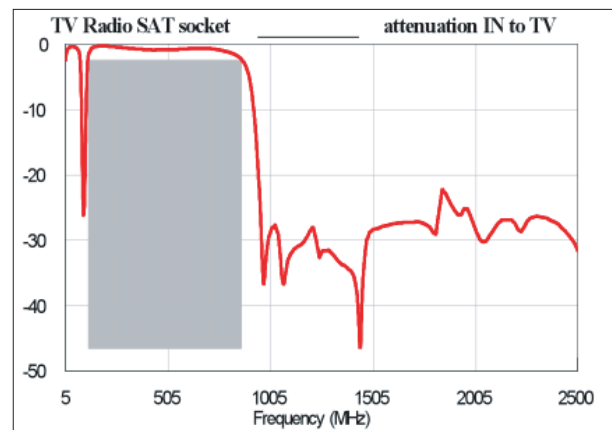

Motor:

Box: Zamac
Cover: Zamac
Pin: Bronze
Screws: Steel

Self-extinguishing:

850°C/30 s for insulating parts holding live parts in place.
650°C/30 s for other parts made of insulating materials.

■ 6.3 Electrical characteristics

Male connector Ø 9.52 mm (TV)
Female connector (Radio)
Female F screw-type connector (SAT)

Characteristic impedance: 75 ohm
Class A shielding efficiency (class A shielding is necessary to prevent interference caused by using new 3 and 4 G phone signals, as these unwanted signals can result in pixellation on screen or adversely affect the sound track).

Frequency bands: TV: 5-68 / 320-862 MHz
R: 87.5-240 MHz
SAT: 950-2400 MHz

UHD: Passage of the signals of improvement:

WCG: Wide Color Gamut
HDR: High Dynamic Range
HFR: High Frame Rate

DAB+: AAC+ codec passage defined in MPEG-4 part3

Insulation resistance: IEC 61169-24

Attenuation : < 1.5 dB maximum

■ 6.4 Climate characteristics

Storage temperature: -10°C to +70°C
Usage temperature: -5°C to +35°C

7. CLEANING

Surface cleaning with a cloth.
Do not use acetone, tar remover, trichloroethylene.

Resistant to the following products: Hexane (NF C 61-314), Methylated spirit, soapy water, diluted ammonia, bleach diluted to 10 %, window-cleaning products, pre-impregnated wipes.

Caution: Always test before using other special cleaning products.

8. STANDARDS AND APPROVALS

EN 50083-2
Class A certified

9. PERFORMANCE