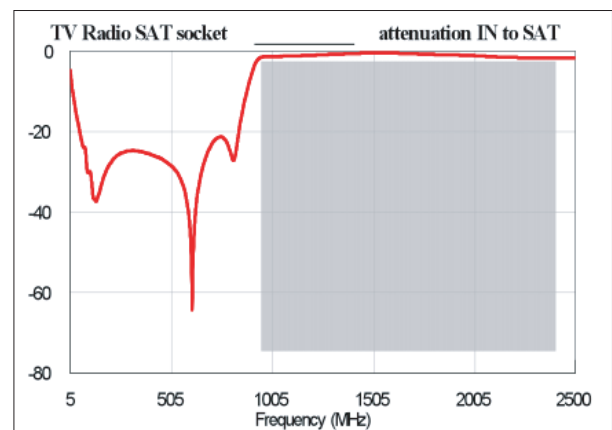

Motor:

Box: Zamac
Cover: Zamac
Pin: Bronze
Screws: Steel

Self-extinguishing:

850°C/30 s for insulating parts holding live parts in place.
650°C/30 s for other parts made of insulating materials.

■ 6.3 Electrical characteristics

Male connector Ø 9.52 mm (TV)
Female connector (Radio)
Female F screw-type connector (SAT)

Characteristic impedance: 75 ohm
Class A shielding efficiency (class A shielding is necessary to prevent interference caused by using new 3 and 4 G phone signals, as these unwanted signals can result in pixellation on screen or adversely affect the sound track).

Frequency bands: TV: 5-68 / 320-862 MHz
R: 87.5-240 MHz
SAT: 950-2400 MHz

UHD: Passage of the signals of improvement:

WCG: Wide Color Gamut
HDR: High Dynamic Range
HFR: High Frame Rate

DAB+: AAC+ codec passage defined in MPEG-4 part3

Insulation resistance: IEC 61169-24

Attenuation : < 1.5 dB maximum

■ 6.4 Climate characteristics

Storage temperature: -10°C to +70°C
Usage temperature: -5°C to +35°C

7. CLEANING

Surface cleaning with a cloth.
Do not use acetone, tar remover, trichloroethylene.

Resistant to the following products: Hexane (NF C 61-314), Methylated spirit, soapy water, diluted ammonia, bleach diluted to 10 %, window-cleaning products, pre-impregnated wipes.

Caution: Always test before using other special cleaning products.

8. STANDARDS AND APPROVALS

EN 50083-2
Class A certified

9. PERFORMANCE