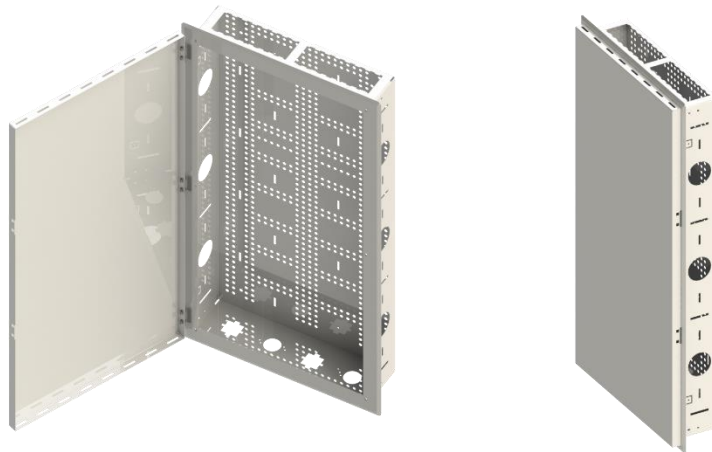

Signet – Home Networking Enclosures

Part Numbers – ST10, ST8, ST6, ST4, ST2

ST8

Part Numbers	ST10, ST8, ST6, ST4, ST2
Description	Home Networking Enclosure
Colour	White/RAL9003
Mounting Method	Flush Mounted
Door Type	Vented (Top and Bottom)

Part Number	Wall Cut Out	Surface Mount Kit
ST10	355 x 950 x 90	EZSM10
ST8	355 x 725 x 90	EZSM8
ST6	355 x 575 x 90	EZSM6
ST4	355 x 425 x 90	EZSM4
ST2	355 x 275 x 90	EZSM2

Trical – New Zealand
P: +64 9 527 0072
F: +64 9 527 0073
www.trical.co.nz