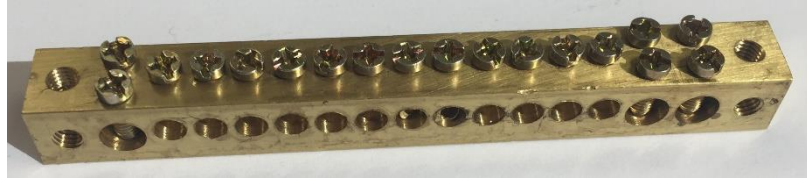

Teubels – Earth Neutral Busbars – 90A

Part Number – NL3, NL12, NL16, NL24, NL36

| | |
|---------------------|---|
| Part Number | NL3, NL12, NL16, NL24, NL36 |
| Description | Earth neutral busbar |
| Material | Brass |
| Pitch | 12.7mm |
| Number of terminals | 3 way 12 way 16 way 24 way 36 way |

Teubels – Earth Neutral Busbars –90A

Part Number – 34041, 34061, 34081, 34101, 34121, 34181, 34241, 34301

BUSBAR SIZING

| Part Number | Size (mm) | Terminals |
|-------------|-----------|-----------|
| NL3 | 33 | 3 way |
| NL12 | 114 | 12 way |
| NL16 | 141 | 16 way |
| NL24 | 186 | 24 way |
| NL36 | 261 | 36 way |