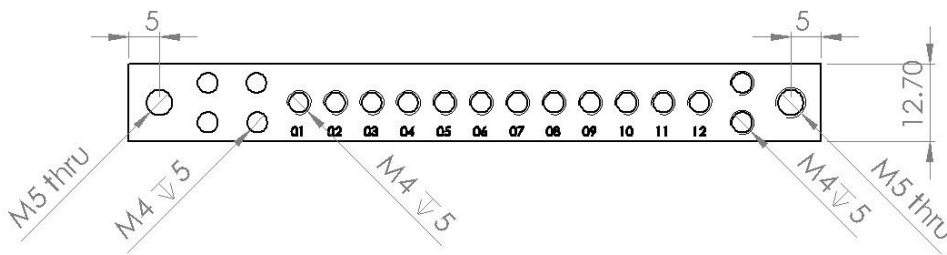

Teubels – Earth Neutral Busbars – 90A

Part Number – NL3, NL12, NL16, NL24, NL36

| | |
|---------------------|---|
| Part Number | NL3, NL12, NL16, NL24, NL36 |
| Description | Earth neutral busbar |
| Material | Brass |
| Pitch | 12.7mm |
| Number of terminals | 3 way 12 way 16 way 24 way 36 way |

Teubels – Earth Neutral Busbars –90A

Part Number – 34041, 34061, 34081, 34101, 34121, 34181, 34241, 34301

BUSBAR SIZING

| Part Number | Size (mm) | Terminals |
|-------------|-----------|-----------|
| NL3 | 33 | 3 way |
| NL12 | 114 | 12 way |
| NL16 | 141 | 16 way |
| NL24 | 186 | 24 way |
| NL36 | 261 | 36 way |

DIMENSIONS

Note: All Dimensions are in mm.

Trical – New Zealand
P: +64 9 527 0072
F: +64 9 527 0073
www.trical.co.nz

Refer to your group buying office, Trical Sales Representative or
Trical Sales Office for pricing.