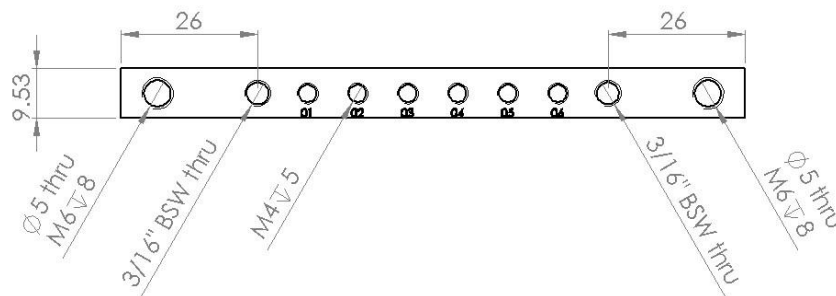

Please note: specifications are subject to change without prior notice.

Teubels – Earth Neutral Busbars – 63A Two Stud

Part Number– 30042, 30062, 30082, 30102, 30122, 30142, 30162, 30182, 30202, 30242

Part Number	30042, 30062, 30082, 30102, 30122, 30142, 30162, 30182, 30202, 30242
Description	Earth neutral busbar
Material	Brass
Pitch	9.5mm
Number of terminals	4 way 6 way 8 way 10 way 12 way 14 way 16 way 18 way 20 way 24 way

Teubels – Earth Neutral Busbars – 63A Two Stud

Part Number – 30042, 30062, 30082, 30102, 30122, 30142, 30162, 30182, 30202, 30242

BUSBAR SIZING

Part Number	Size (mm)	Terminals
30042	100	4 way
30062	118	6 way
30082	138	8 way
30102	157	10 way
30122	175	12 way
30142	194	14 way
30162	213	16 way
30182	233	18 way
30202	251	20 way
30242	289	24 way

DIMENSIONS

Note: All Dimensions are in mm.

Trical – New Zealand
P: +64 9 527 0072
F: +64 9 527 0073
www.trical.co.nz

Refer to your group buying office, Trical Sales Representative or
Trical Sales Office for pricing.

Teubels – Earth Neutral Busbars – 63A Three Stud

Part Number – 30063, 30083, 30103, 30123, 30143, 30163, 30183, 30203, 30243

BUSBAR SIZING

Part Number	Size (mm)	Terminals
30063	140	6 way
30083	159	8 way
30103	178	10 way
30123	197	12 way
30143	216	14 way
30163	235	16 way
30183	255	18 way
30203	273	20 way
30243	311	24 way