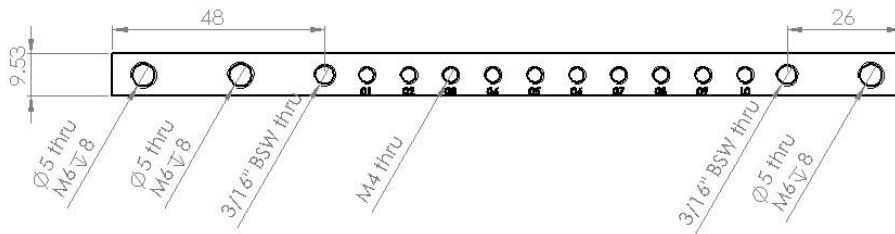

Teubels – Earth Neutral Busbars – 63A Three Stud

Part Number – 30063, 30083, 30103, 30123, 30143, 30163, 30183, 30203, 30243

BUSBAR SIZING

Part Number	Size (mm)	Terminals
30063	140	6 way
30083	159	8 way
30103	178	10 way
30123	197	12 way
30143	216	14 way
30163	235	16 way
30183	255	18 way
30203	273	20 way
30243	311	24 way

DIMENSIONS

Note: All Dimensions are in mm.

Trical – New Zealand
P: +64 9 527 0072
F: +64 9 527 0073
www.trical.co.nz

Refer to your group buying office, Trical Sales Representative or
Trical Sales Office for pricing.

Please note: specifications are subject to change without prior notice.