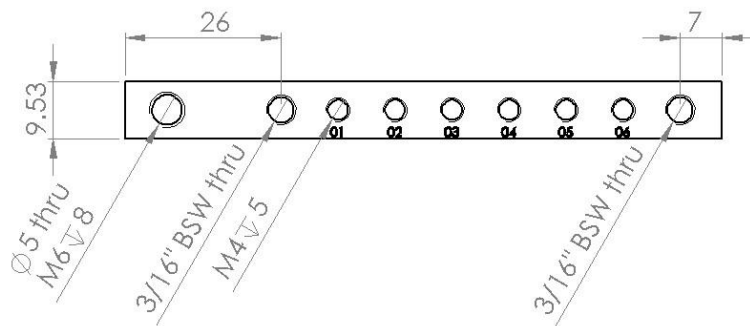

Teubels – Earth Neutral Busbars – 63A Single Stud

Part Number – 30041, 30061, 30081, 30101, 30121, 30141, 30161, 30181, 30201, 30241

BUSBAR SIZING

Part Number	Size (mm)	Terminals
30041	80	4 way
30061	101	6 way
30081	120	8 way
30101	139	10 way
30121	158	12 way
30141	177	14 way
30161	196	16 way
30181	214	18 way
30201	234	20 way
30241	272	24 way

DIMENSIONS

Note: All Dimensions are in mm.

Trical – New Zealand
P: +64 9 527 0072
F: +64 9 527 0073
www.trical.co.nz

Refer to your group buying office, Trical Sales Representative or
Trical Sales Office for pricing.

Please note: specifications are subject to change without prior notice.