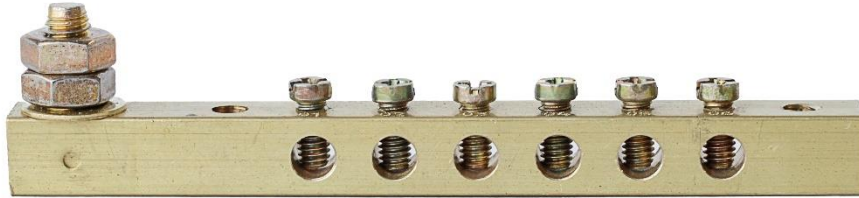

Teubels – Earth Neutral Busbars – 63A Single Stud

Part Number – 30041, 30061, 30081, 30101, 30121, 30141, 30161, 30181, 30201, 30241

Part Number	30041, 30061, 30081, 30101, 30121, 30141, 30161, 30181, 30201, 30241
Description	Earth neutral busbar
Material	Brass
Pitch	9.5mm
Number of terminals	4 way 6 way 8 way 10 way 12 way 14 way 16 way 18 way 20 way 24 way

Teubels – Earth Neutral Busbars – 63A Single Stud

Part Number – 30041, 30061, 30081, 30101, 30121, 30141, 30161, 30181, 30201, 30241

BUSBAR SIZING

Part Number	Size (mm)	Terminals
30041	80	4 way
30061	101	6 way
30081	120	8 way
30101	139	10 way
30121	158	12 way
30141	177	14 way
30161	196	16 way
30181	214	18 way
30201	234	20 way
30241	272	24 way

Please note: specifications are subject to change without prior notice.

Teubels – Earth Neutral Busbars – 63A Two Stud

Part Number– 30042, 30062, 30082, 30102, 30122, 30142, 30162, 30182, 30202, 30242

Part Number	30042, 30062, 30082, 30102, 30122, 30142, 30162, 30182, 30202, 30242
Description	Earth neutral busbar
Material	Brass
Pitch	9.5mm
Number of terminals	4 way 6 way 8 way 10 way 12 way 14 way 16 way 18 way 20 way 24 way

Please note: specifications are subject to change without prior notice.

Teubels – Earth Neutral Busbars – 63A Three Stud

Part Number – 30063, 30083, 30103, 30123, 30143, 30163, 30183, 30203, 30243

Part Number	30063, 30083, 30103, 30123, 30143, 30163, 30183, 30203, 30243
Description	Earth neutral busbar
Material	Brass
Pitch	9.5mm
Number of terminals	6 way 8 way 10 way 12 way 14 way 16 way 18 way 20 way 24 way