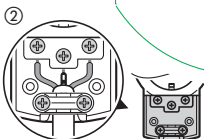

legrand

0 504 61

LE0525AA
© Legrand 2008
Made in China

legrand

Pro & Consumer Service
BP 30076 / F - 87002 Limoges Cedex 1
www.legrand.com

16 A - 230 V~
3500 W max.

Design and Quality by LEGRAND (France)