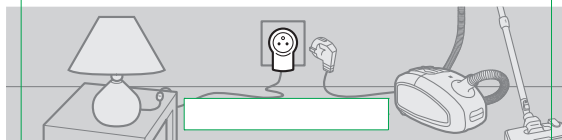

legrand

0 504 61

LE0525AA
© Legrand 2008
Made in China

legrand

Pro & Consumer Service
BP 30076 / F - 87002 Limoges Cedex 1
www.legrand.com

16 A - 230 V~
3500 W max.

Design and Quality by LEGRAND (France)