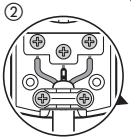

legrand

0 504 09

LE05277AA
© Legrand 2008
Made in China

legrand

Pro & Consumer Service
BP 30076 / F - 87002 Limoges Cedex 1
www.legrand.com

16 A - 230 V~
3680 W max.

Design and Quality by LEGRAND (France)