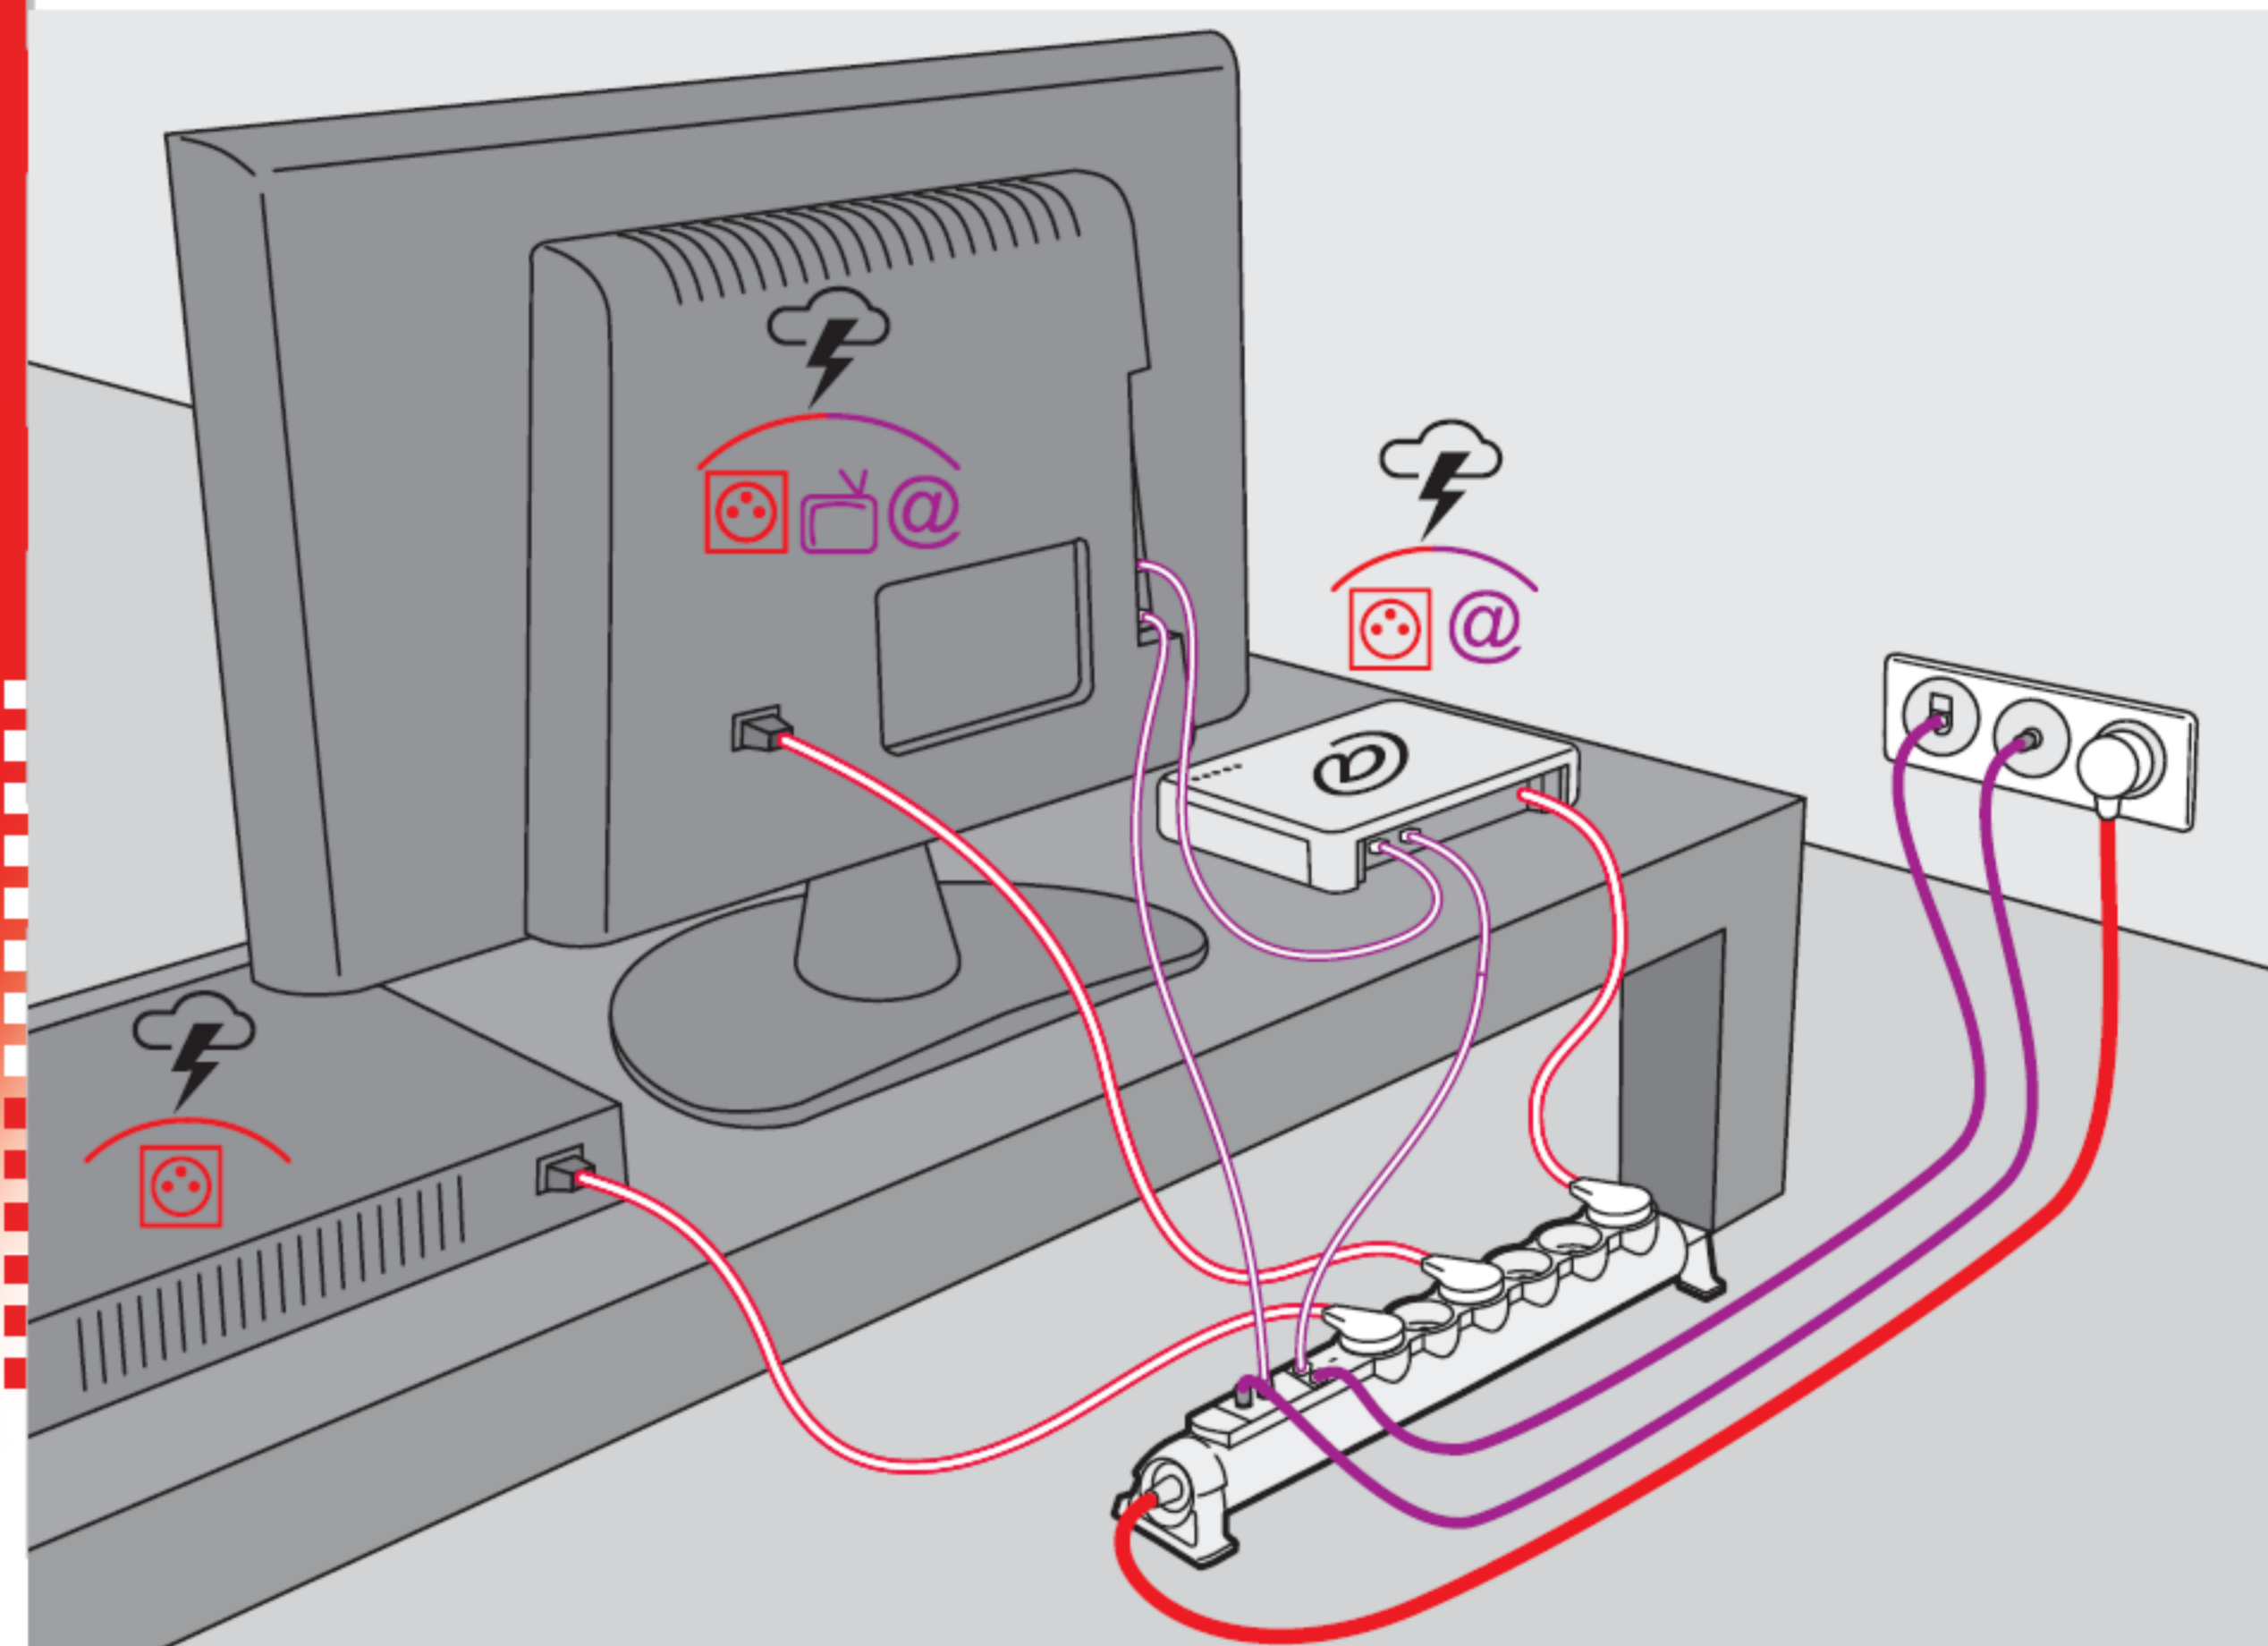

legrand®

0 500 36

legrand®

legrand®

3500 W max.
230 V~

x 6

1,5 m

Max protection
≥ 1000 V
Uc = 250 V
Uoc = 4 kV
Up = 1 kV (L, N, ⊕)

legrand®

LABORIMA
© LEGRAND 2008

0 500 91	x4	-	-	-	-	•	•
0 500 93	x6	-	-	-	-	•	•
0 500 95	-	x4	-	-	-	-	•
0 500 97	-	x6	-	-	-	-	•
0 500 87	-	x6	-	-	-	-	-
0 500 34	-	x4	x1	-	-	-	-
0 500 36	-	x6	x1	x1	-	-	•
0 500 14	-	x4	-	-	x3	-	•

Design and Quality by LEGRAND (France)

Made in China