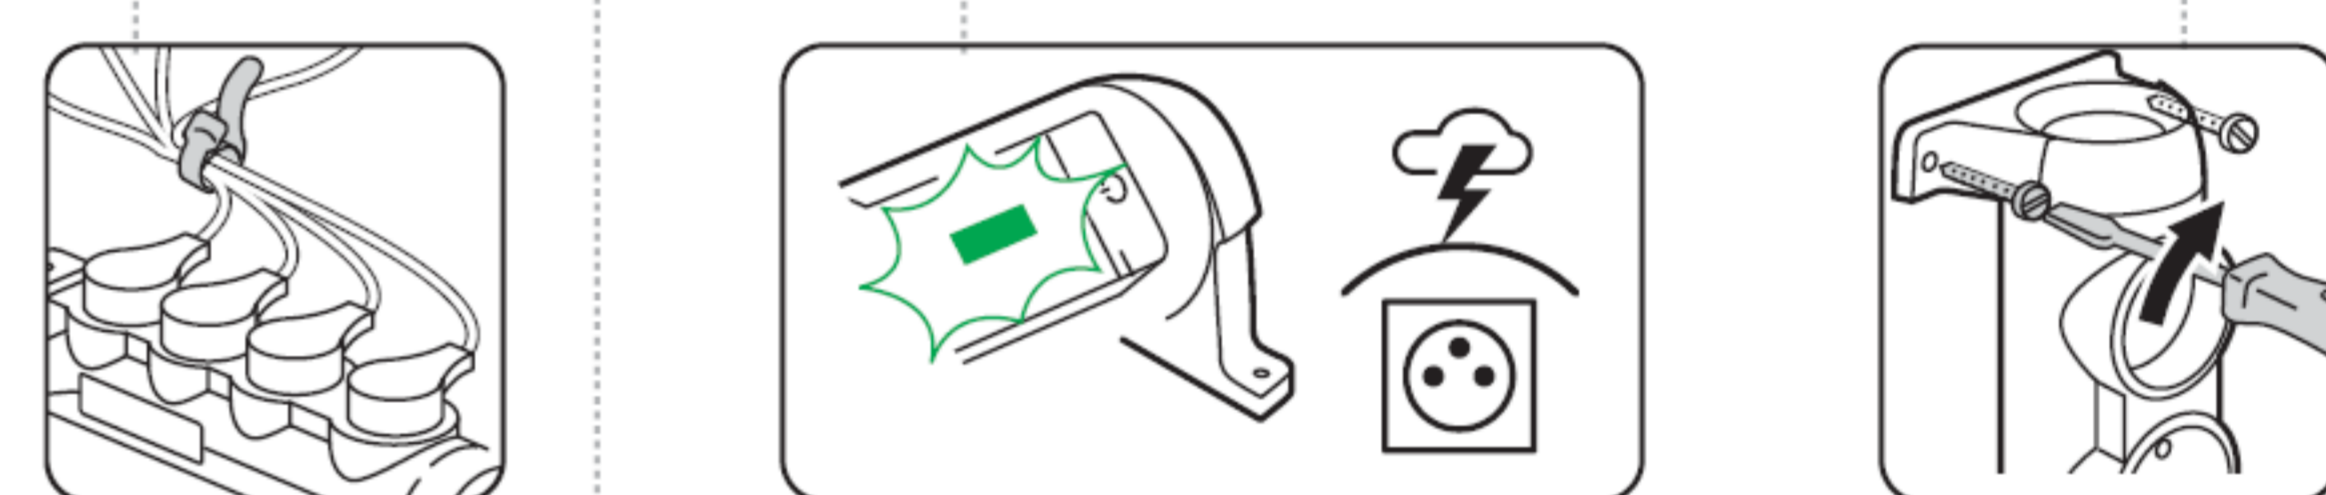

0 500 91	x4	-	-	-	-	•	•
0 500 93	x6	-	-	-	-	•	•
0 500 95	-	x4	-	-	-	-	•
0 500 97	-	x6	-	-	-	-	•
0 500 87	-	x6	-	-	-	-	-
0 500 34	-	x4	x1	-	-	-	-
0 500 36	-	x6	x1	x1	-	-	•
0 500 14	-	x4	-	-	x3	-	•

Design and Quality by LEGRAND (France)

Made in China