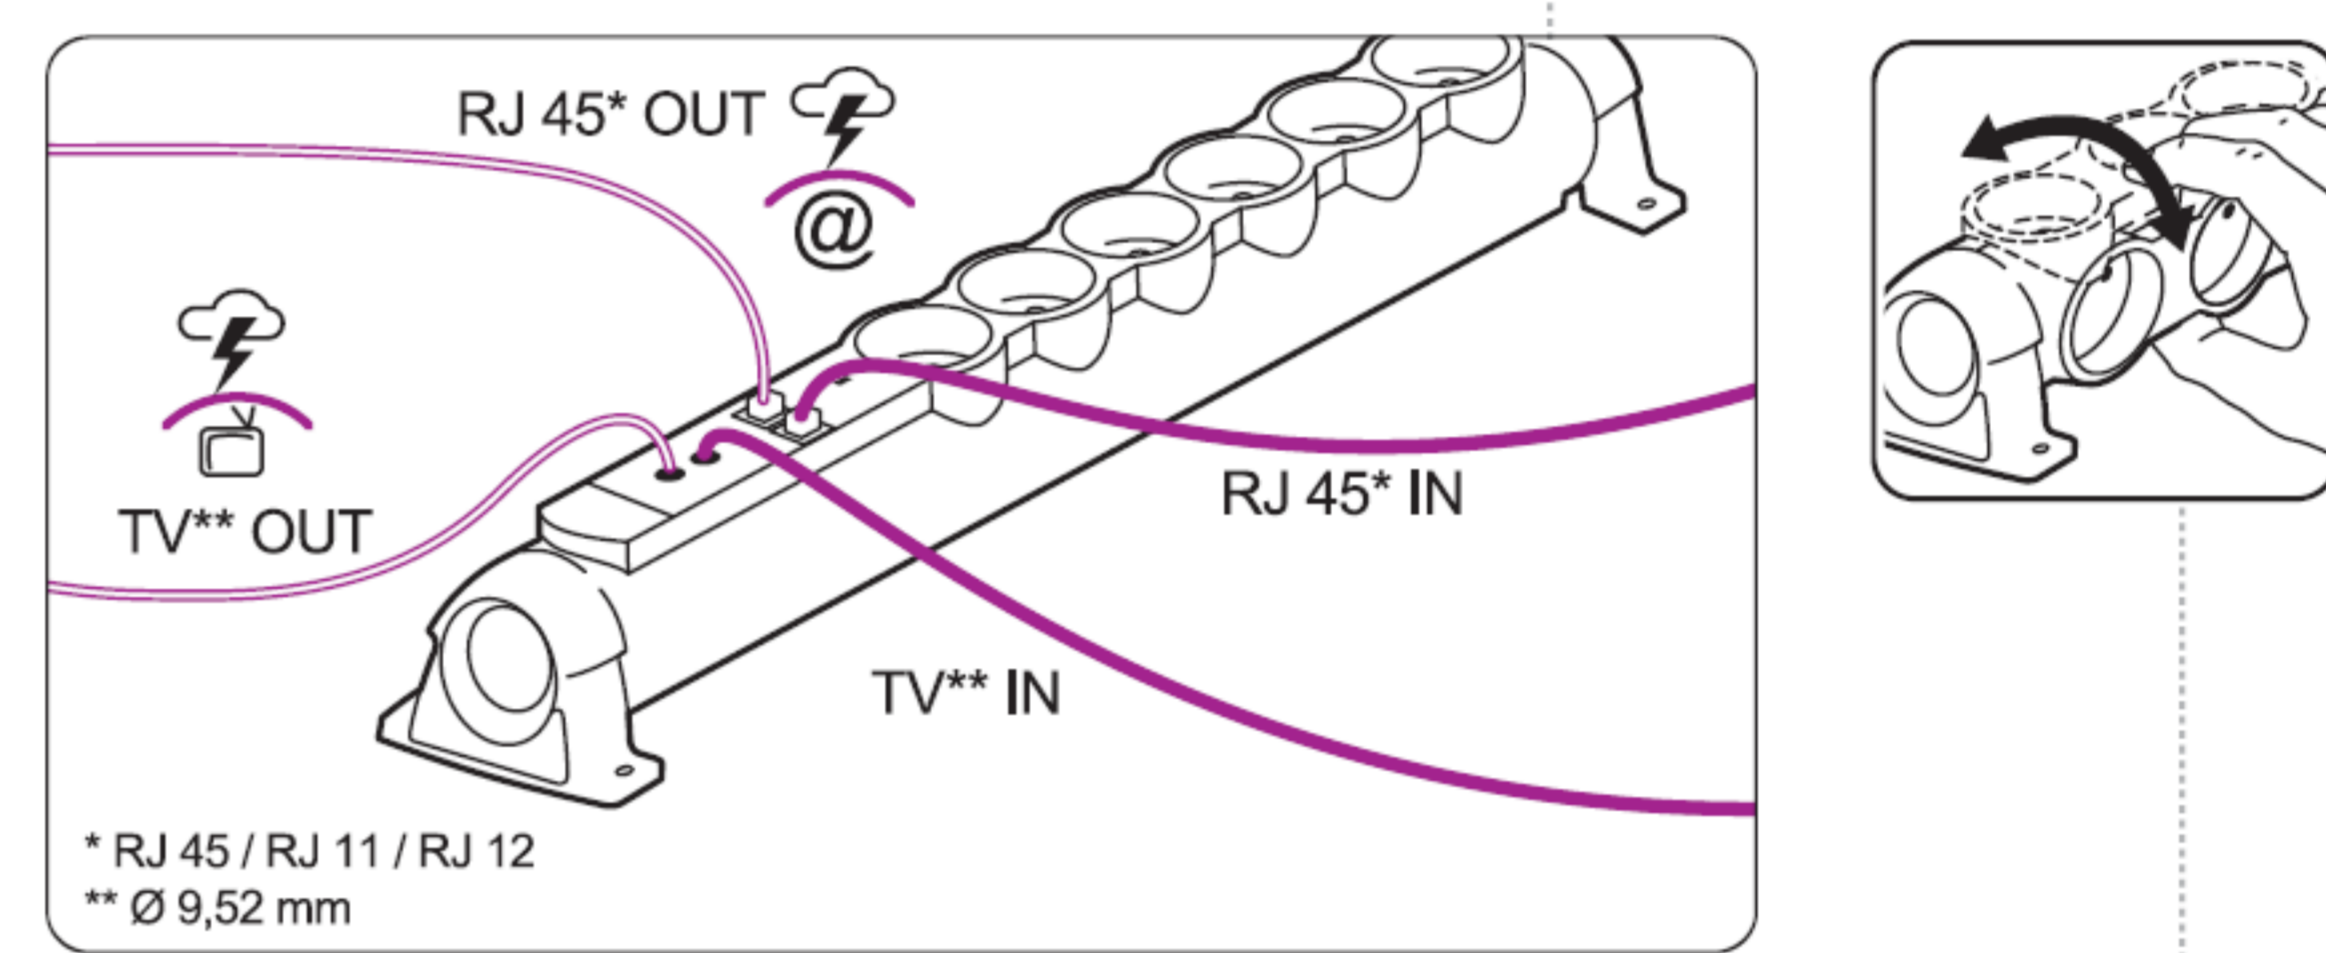

legrand®

0 500 36

legrand®

legrand®

3500 W max.
230 V~

x 6

1,5 m

Max protection
≥ 1000 V
Uc = 250 V
Uoc = 4 kV
Up = 1 kV (L, N, ⊕)

legrand®

LABORIMA
© LEGRAND 2008

0 500 91	x4	-	-	-	-	•	•
0 500 93	x6	-	-	-	-	•	•
0 500 95	-	x4	-	-	-	-	•
0 500 97	-	x6	-	-	-	-	•
0 500 87	-	x6	-	-	-	-	-
0 500 34	-	x4	x1	-	-	-	-
0 500 36	-	x6	x1	x1	-	-	•
0 500 14	-	x4	-	-	x3	-	•

Design and Quality by LEGRAND (France)

Made in China