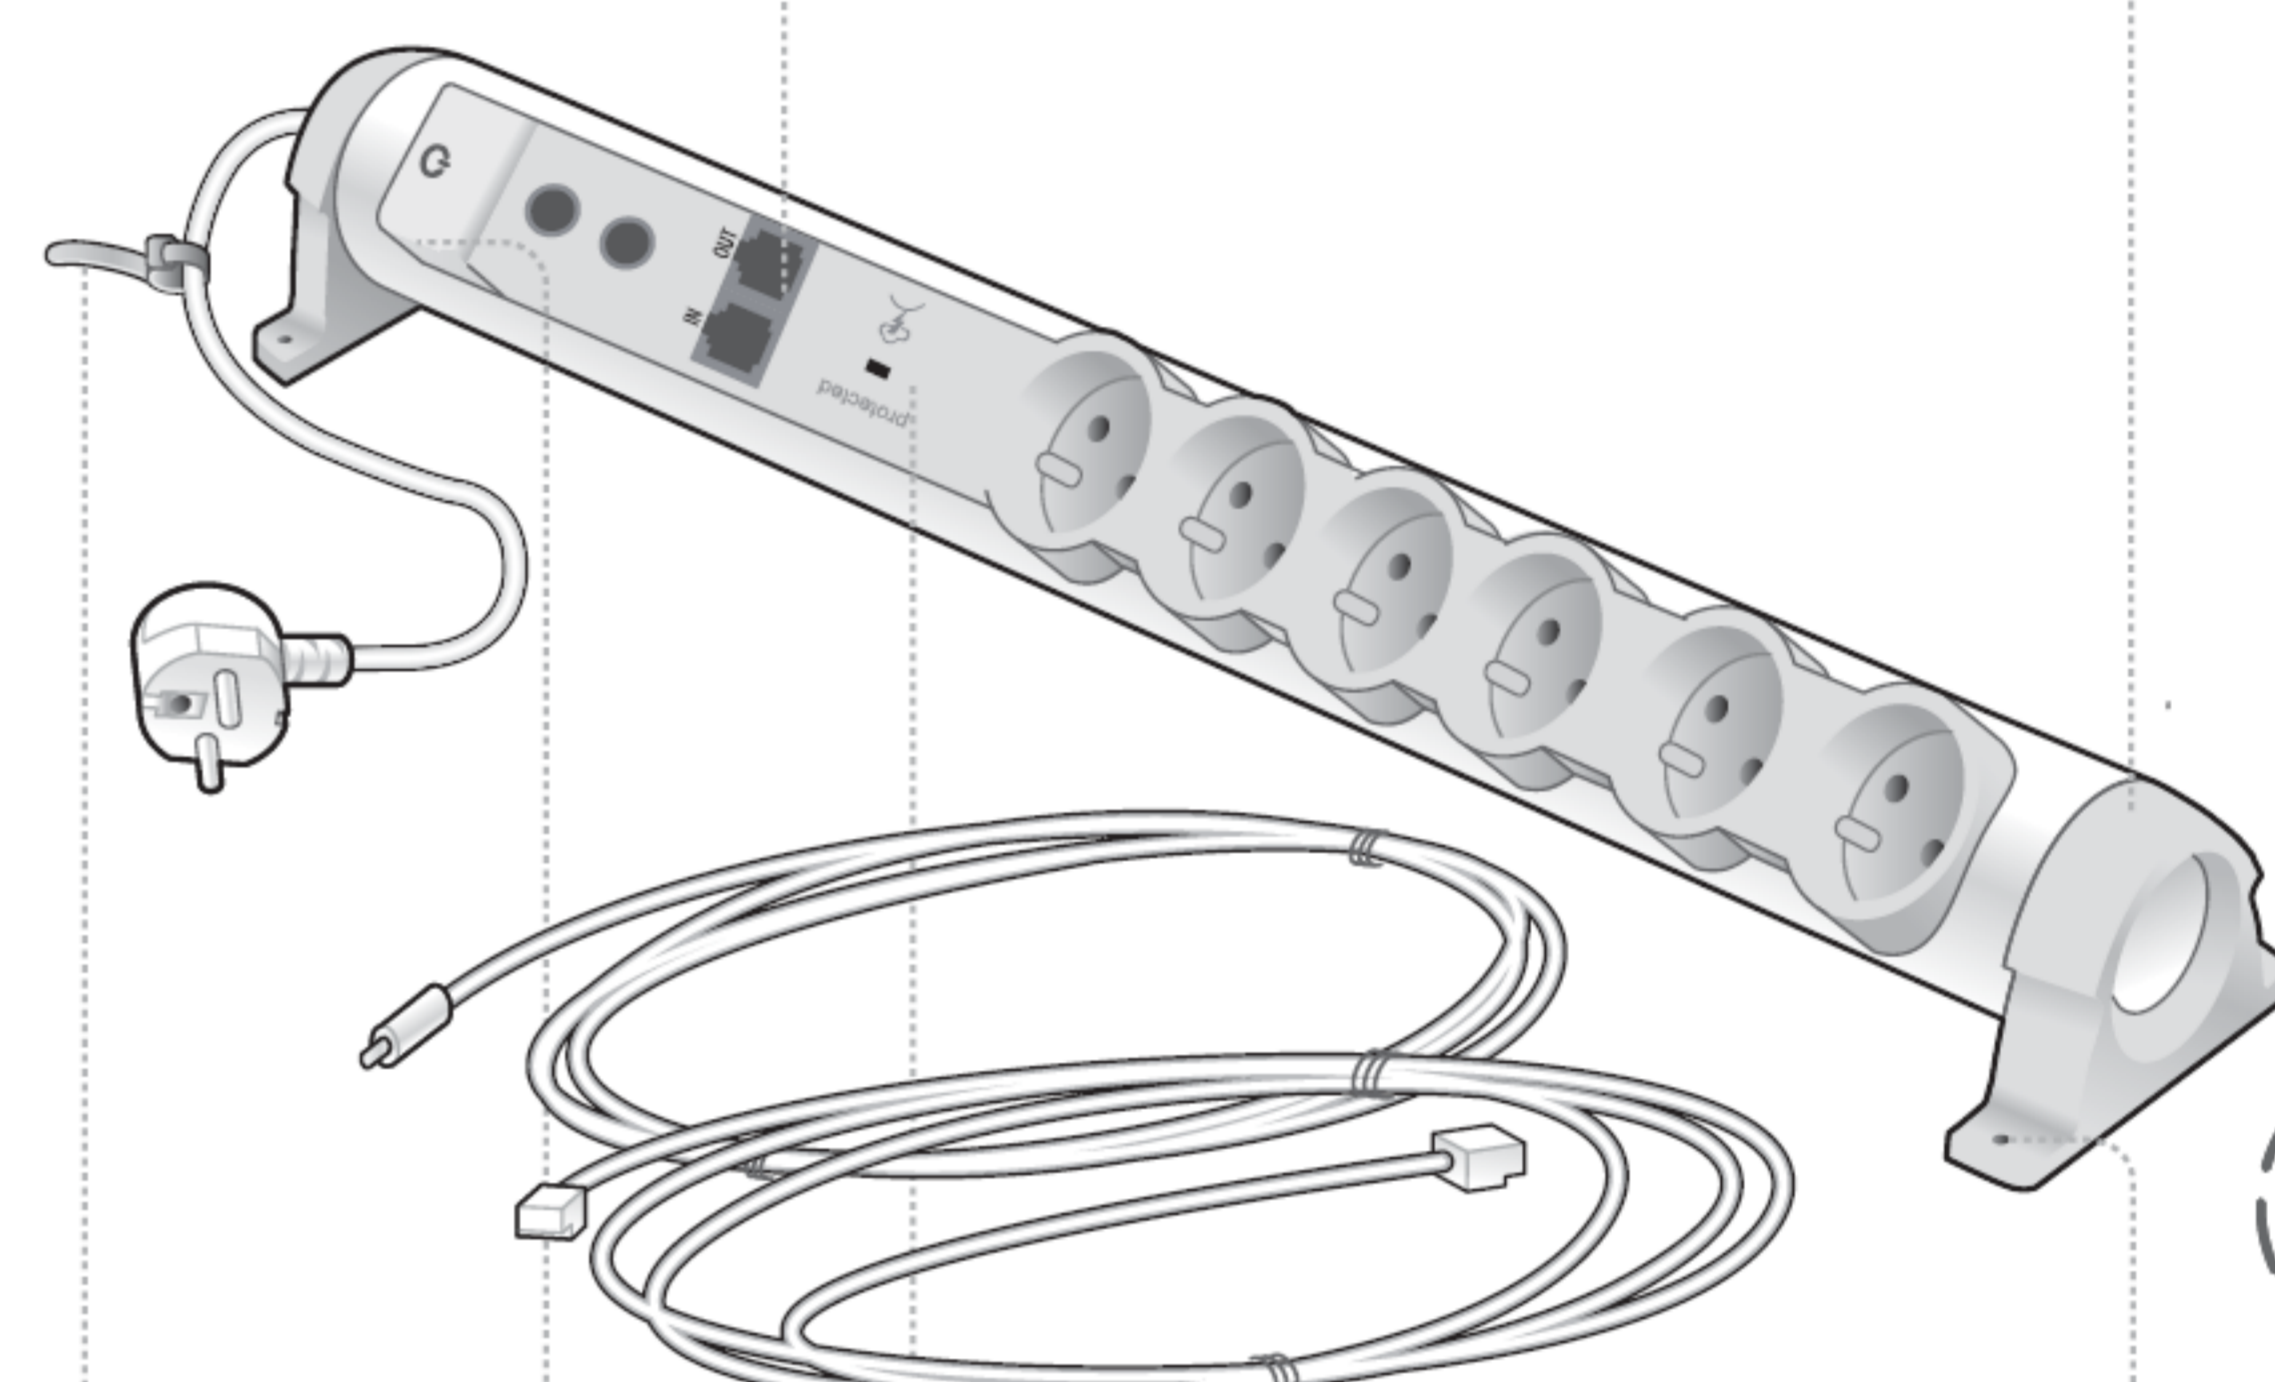

legrand®

0 500 36

legrand®

legrand®

3500 W max.
230 V~

x 6

1,5 m

Max protection
≥ 1000 V
Uc = 250 V
Uoc = 4 kV
Up = 1 kV (L, N, ⊕)

legrand®

LABORIMA
© LEGRAND 2008

0 500 91	x4	-	-	-	-	•	•
0 500 93	x6	-	-	-	-	•	•
0 500 95	-	x4	-	-	-	-	•
0 500 97	-	x6	-	-	-	-	•
0 500 87	-	x6	-	-	-	-	-
0 500 34	-	x4	x1	-	-	-	-
0 500 36	-	x6	x1	x1	-	-	•
0 500 14	-	x4	-	-	x3	-	•

Design and Quality by LEGRAND (France)

Made in China