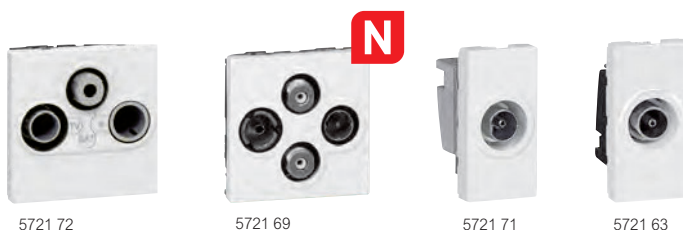

Pack	Cat. Nos.	RJ 11 and RJ 12 sockets
		Equipped with modular Jack connector with 1/4 turn terminal for fast connection (possible looping)
		RJ 11
		1 module
		4 contacts
10	5723 00	White
10	5728 00	Magnesium
10	N 5700 56	Champagne
10	N 5710 56	Soft Alu

Pack	Cat. Nos.	Telephone sockets
		With IDC connection Conform to British Telecom
		Single master
		2 modules
10	5723 10 ¹	White
10	5728 10 ¹	Magnesium
10	N 5726 87 ¹	Champagne
10	N 5726 86 ¹	Soft Alu

Pack	Cat. Nos.	Single secondary
		1 module
5	5723 01 ¹	White
5	5728 01 ¹	Magnesium
5	N 5726 89 ¹	Champagne
5	N 5726 88 ¹	Soft Alu

1 : Not suitable for use in Republic of Ireland.

Arteor™

television sockets

Support frames and surround plates selection charts **p. 30, 32-35**

Mechanisms supplied with rocker plates, to be equipped with support frames (p. 30) and surround plates (p. 32 to 35)

For Dvbt, Cablecast and satellite installation
UHD TV quality compatible
Classe A shielded star socket LTE ready (4G protected)
Recommended coaxial cable : 17 VATCA
Star cabling (1 socket = 1 cable to antenna, splitter or multiswitch)
Visual check of the connection
Meets EN 50083-4 and EN 50083-2 European directive
TV : male connector (∅9.5 mm) - 5-68 /120-862 MHz
R : female connector (∅9.5 mm) - 87.5-108 MHz
SAT : 'F' type connector - 950-2400 MHz