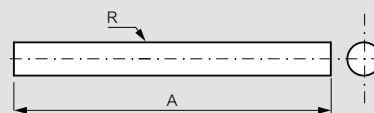

A (mm)	R (mm)
107	5

Plastic coated M8 fixing pin Cat. No. 6379 52