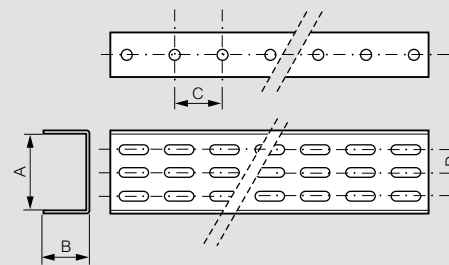

##### Ceiling bracket

PVC ceiling bracket Cat. No. 6379 55

A (mm)	B (mm)	C (mm)	D (mm)	R (mm)
56	136	30	136	5

Plastic coated ceiling bracket Cat. No. 6379 85

A (mm)	B (mm)	C (mm)	R (mm)
86.5	108	80	6.75

Pendant channel Cat. Nos. 6379 50 and 6379 86