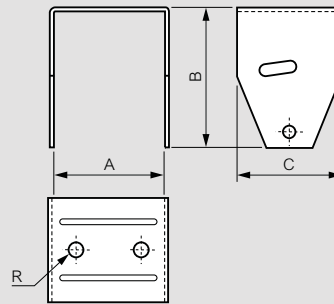

##### Ceiling bracket

PVC ceiling bracket Cat. No. 6379 55

A (mm)	B (mm)	C (mm)	D (mm)	R (mm)
56	136	30	136	5

Plastic coated ceiling bracket Cat. No. 6379 85

A (mm)	B (mm)	C (mm)	R (mm)
86.5	108	80	6.75

Pendant channel Cat. Nos. 6379 50 and 6379 86