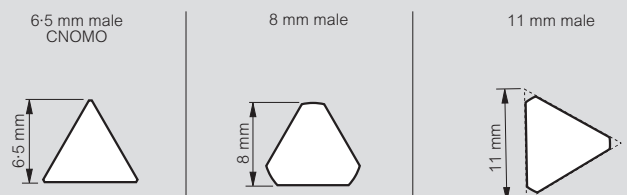

No. 421
Cat. No. 0368 23

No. 455
Cat. No. 0368 24

1242 E
Cat. No. 0368 25

2433 A
Cat. No. 0368 26

3113 A
Cat. No. 0368 27

Dimensions of special triangle locks

1 : The metal locks (special barrels and key barrels) and lock barrels are all compatible with each other