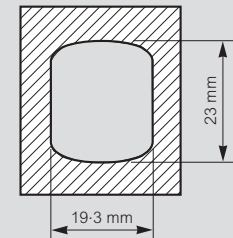

Lock barrels

6.5 mm triangle male
Cat. No. 0368 17

8 mm male triangle
Cat. No. 0368 18

11 mm male triangle
Cat. No. 0368 19

Double bar
Cat. No. 0368 20

Detail of cut-out

Key barrels

No. 405
Cat. No. 0368 22