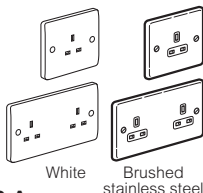

Material : pre-galvanised steel
1 gang back box

2 gang back box

Pack	Cat. Nos.	
	White	Brushed stainless steel
10 / 1	7300 60	8330 60
5 / 1	7300 70	8330 70
10 / 1	7300 65	8330 65
5 / 1	7300 75	8330 75
1	6781 34	8330 86
1	6781 38	8330 98
10 / 1	7300 34	8330 34
10 / 1	7300 36	8330 37 ¹

Synergy sockets (monobloc)

Double pole switched socket outlets 13 A - 250 V

Conform to BS 1363 - Part 2 : 1995

10 / 1 1 gang - switched

5 / 1 2 gang - switched

Unswitched socket outlets 13 A - 250 V

Conform to BS 1363 - Part 2 : 1995

10 / 1 1 gang - unswitched

5 / 1 2 gang - unswitched

RCD socket outlets 13 A - 250 V ELR - DP 30 mA - passive

Conform to BS 7288 : 1990 and BS 1363 - Part 2 : 1995
Maximum operating current 16 A
With "Test and reset" button
Does not trip in the event of power failure
Suitable in applications where automatic restoration of supply is required