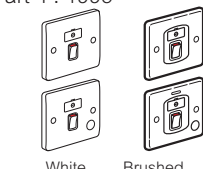

1 1 gang - DP

1 2 gang - DP

Fused connection units 13 A - 250 V

Conform to BS 1363 - Part 4 : 1995

10 / 1 1 gang - Switched, DP without cord outlet

10 / 1 1 gang - Switched, DP with cord outlet

1: With blue 'power on' LED indicator

Pack	Cat. Nos.	
	White	Brushed stainless steel
10 / 1	7300 91	8330 91
10 / 1	7300 92	8330 92
10 / 1	7300 93	8330 93
10 / 1	7300 94	8330 94

Carrier plates for Arteor modules

No additional support frame required