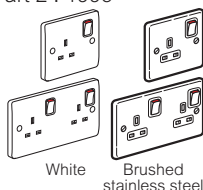

Material : pre-galvanised steel
1 gang back box

2 gang back box

Pack	Cat. Nos.	
	White	Brushed stainless steel
10 / 1	7300 60	8330 60
5 / 1	7300 70	8330 70
10 / 1	7300 65	8330 65
5 / 1	7300 75	8330 75
1	6781 34	8330 86
1	6781 38	8330 98
10 / 1	7300 34	8330 34
10 / 1	7300 36	8330 37 ¹

Synergy sockets (monobloc)

Double pole switched socket outlets 13 A - 250 V

Conform to BS 1363 - Part 2 : 1995

10 / 1 1 gang - switched

5 / 1 2 gang - switched

Unswitched socket outlets 13 A - 250 V

Conform to BS 1363 - Part 2 : 1995