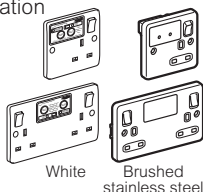

Synergy sockets (monobloc)

Double pole switched socket outlets 13 A - 250 V

Conform to BS 1363 - Part 2 : 1995

10 / 1 1 gang - switched

5 / 1 2 gang - switched

Unswitched socket outlets 13 A - 250 V

Conform to BS 1363 - Part 2 : 1995

10 / 1 1 gang - unswitched

5 / 1 2 gang - unswitched

RCD socket outlets 13 A - 250 V ELR - DP 30 mA - passive

Conform to BS 7288 : 1990 and BS 1363 - Part 2 : 1995
Maximum operating current 16 A
With "Test and reset" button
Does not trip in the event of power failure
Suitable in applications where automatic restoration of supply is required

1 1 gang - DP

1 2 gang - DP

Fused connection units 13 A - 250 V

Conform to BS 1363 - Part 4 : 1995

10 / 1 1 gang - Switched, DP without cord outlet

10 / 1 1 gang - Switched, DP with cord outlet

1: With blue 'power on' LED indicator