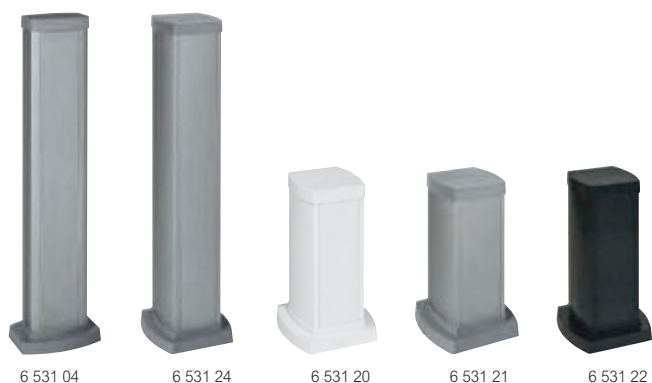

Universal mini-columns

For distribution of power vertically (with the input in separate ducts for high voltage and low voltage cables)
Power supply via the floor or the ceiling (with ovaline kits)
To be equipped with supports for wiring accessories
Cover width 80 mm

Pack	Cat.Nos	1 compartment
		Aluminium body and covers
		White finish
1	6 531 00	Height 0.30 m
1	6 531 03	Height 0.68 m
		Aluminium finish
1	6 531 01	Height 0.30 m
1	6 531 04	Height 0.68 m
		Black finish
1	6 531 02	Height 0.30 m
1	6 531 05	Height 0.68 m
		2 compartments
		Aluminium body and covers
		White finish
1	6 531 20	Height 0.30 m
1	6 531 23	Height 0.68 m
		Aluminium finish
1	6 531 21	Height 0.30 m
1	6 531 24	Height 0.68 m
		Black finish
1	6 531 22	Height 0.30 m
1	6 531 25	Height 0.68 m
		Ovaline kits
		For 1 compartment cover width 80 or 2 compartment cover width 45 mini-columns For powering the mini-column via the ceiling
1	6 530 63	White finish
1	6 530 64	Aluminium finish
1	6 530 65	Black finish
		Accessories for 1 compartment mini-columns
1	6 530 84	Table - white finish
1	6 530 86	Movable foot - white finish
1	6 530 87	Movable foot - aluminium finish
1	6 530 89	Movable foot - black finish
1	6 530 88	Set of 4 wheels with cable-holder

Universal columns

For distribution of power vertically (with the input in separate ducts for high voltage and low voltage cables)
Power supply via the floor or the ceiling (with ovaline kits)
To be equipped with supports for wiring accessories
Cover width 80 mm