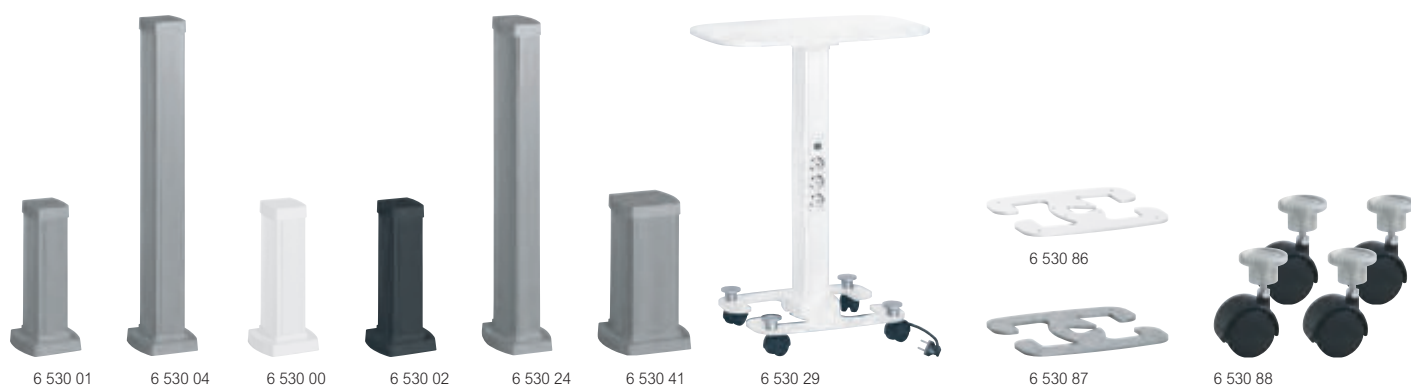

Snap-on mini-columns

Technical characteristics p. 1130

Conform to IEC 61084-2-4 and EN 50085-2-4. For distribution of power vertically. Power supply via the floor or the ceiling (with ovaline kits)
To be equipped with Arteur or Mosaic wiring accessories (direct clipping) and fixing clip. Cover width 45 mm