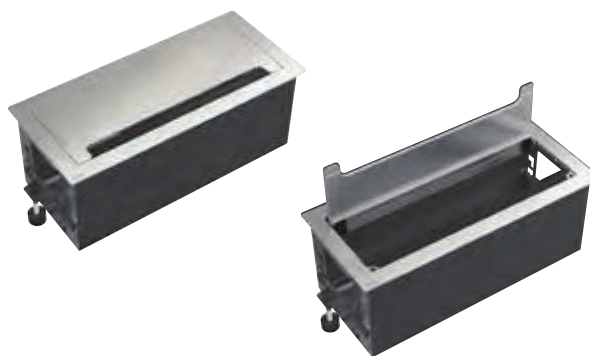

Incara™ Flip-up - British standard

for meeting rooms

Incara™ Top Access

for offices and meeting rooms

6 549 58 with cover closed and cover open

Technical characteristics p. 1121

For flush-mounting in furniture, compatible table thickness 15 to 40 mm
 Ready to use
 Max. power: 3680 W at 230 V~
 Conform to standard BS 5733
 2P+E sockets: 250 V~ 50/60 Hz, equipped with 5 A fuse and safety shutters, conforming to standard BS 1363-2
 USB chargers: 110-240 V~ 50/60 Hz power supply, conforming to standard IEC 62368-1
 Feedthrough RJ 45 and HDMI sockets
 Snap-on fixing via retractable clamps

Pack	Cat.Nos	Incara Flip-up multi-outlets for flush-mounting
		8 power modules Composition: - 2 x 2P+E sockets - 1 x 15 W USB Type-A + Type-C charger ● Metal finish With 2 m cord and 2P+E plug With 0.5 m cord and GST18i3 Wieland connector
1	6 549 58	
1	6 549 60	
		8 power and data modules Composition: - 1 x 2P+E sockets - 2 x RJ 45 cat. 6 UTP feedthrough socket, 1 module - 1 x feedthrough HDMI socket - 1 x 15 W USB Type-A + Type-C charger ● Metal finish With 2 m cord and 2P+E plug With 0.5 m cord and GST18i3 Wieland connector
1	6 549 59	
1	6 549 61	
		12 power modules Composition: - 3 x 2P+E flush sockets - 1 x 15 W USB Type-A + Type-C charger ● Metal finish With 2 m cord and 2P+E plug With 0.5 m cord and GST18i3 Wieland connector
1	6 549 64	
1	6 549 66	
		12 power and data modules Composition: - 2 x 2P+E sockets - 3 x RJ 45 cat. 6 UTP feedthrough sockets, 1 module - 1 x feedthrough HDMI socket - 1 x 15 W USB Type-A + Type-C charger ● Metal finish With 2 m cord and 2P+E plug With 2 m cord and GST18i3 Wieland connector
1	6 549 65	
1	6 548 67	

6 548 70 with cover closed and cover open

Technical characteristics p. 1122

For flush-mounting in furniture, compatible table thickness 10 to 40 mm
 Metal
 Easy storage for an office module, multi-outlet or surplus cable in the workspace
 Features a dedicated fixing system for Legrand office modules