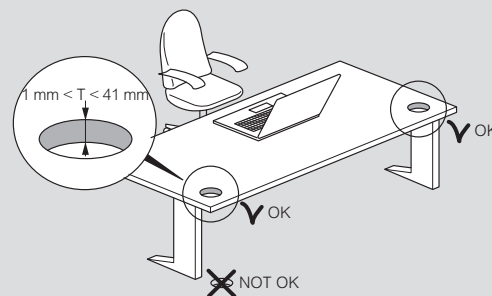

■ Positioning

Installing in a desk

■ Drilling dimensions

Incara Disq 80

Cat.Nos 6 549 41/42/43/44/45/46/47/48/49/50/51/52/53/54/55