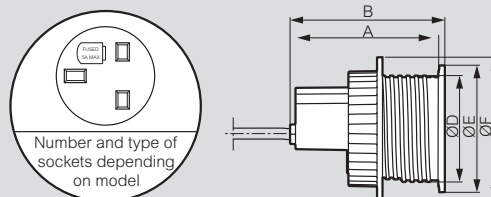

■ Dimensions (mm)

Cat.Nos	A	B	C	D	E	F
6 549 41/42/43/50/51/52	109	113	-	78	93	105
6 549 53/54/55			115