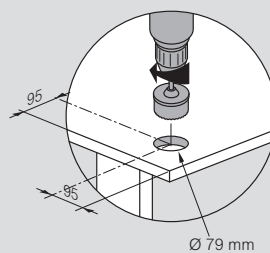

# Incara™ Disq 80 - British standard

technical characteristics

Technical characteristics **see opposite**

For flush-mounting in furniture, 1-40 mm thickness, in Ø79 mm cut-out  
 Conform to standard BS 5733  
 RJ 45 socket: feedthrough socket  
 2P+E sockets conforming to standard BS 1363-2  
 USB chargers conforming to standard IEC 62368-1

## ■ Dimensions (mm)

Cat.Nos	A	B	C	D	E	F
6 549 41/42/43/50/51/52	109	113	-	78	93	105
6 549 53/54/55			115			

## ■ Positioning

Installing in a desk

## ■ Drilling dimensions

**Incara Disq 80**

Cat.Nos 6 549 41/42/43/44/45/46/47/48/49/50/51/52/53/54/55