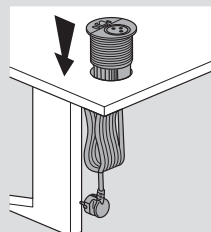

■ Insertion

Wireless chargers,
p. 1101

Other configurations, socket standards and finishes available on request or via the pCon software

Red catalogue numbers: New products