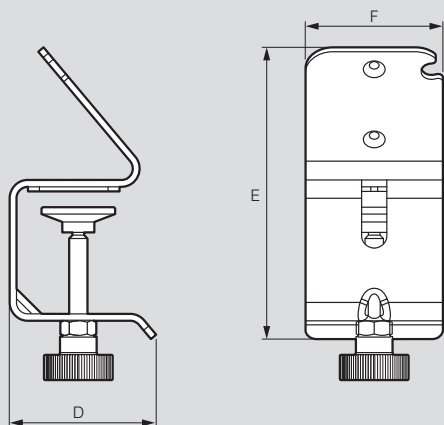

■ Dimensions (mm)

Cat.Nos	A	B	C
6 549 06/07/18/20/22/23	76	76	66.3

Cat.Nos	A	B	C
6 549 08/09/10/11	76	140	66.4

Cat.No	D	E	F
6 549 38	64	127	60

■ Mounting the finish on the base

■ Mounting the finish on the base (continued)

■ Installing on the mounting bracket Cat.No 6 549 38