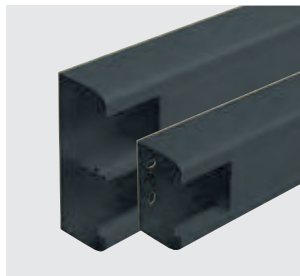

FLEXIBLE COVER SNAP-ON DLP TRUNKING

DLP black edition

Modern design and time saving thanks to the flexible cover snap-on trunking system.

Main benefits

- Black colour for a modern style
- Quick and easy installation thanks to flexible cover and finishing accessories
- Can be equipped with power and data sockets for snap-on trunking
- Black edition snap-on trunking [See p. 1057](#)

- 2 sizes supplied complete: body + cover + dividers

- Sockets with Soluclip accessory guaranteed anti-pullout

Sockets for flexible cover snap-on DLP trunking black edition 50 x 80 and 50 x 130

0 772 32L

0 772 33L

Pack	Cat.Nos	
		German standard socket outlets for flexible cover snap-on black edition DLP trunking
		Sockets with connection at both sides for snap-on mounting on trunking with 45 mm cover Particularly suitable for installation on snap-on trunking (see opposite) The socket incorporates the Soluclip accessory to hold the socket in place and comply with the standard Connected with automatic terminals
10	Matt Black 0 772 32L	German standard 2 x 2 P+E
10	0 772 33L	3 x 2 P+E
		RJ 45 data sockets for flexible cover snap-on black edition DLP trunking
10	Matt Black 0 794 61L	Cat.6 UTP 1 module
10	0 791 65L	Cat.6 FTP 2 modules
10	0 791 76L	Cat.6 STP 2 modules
10	Matt Black 0 757 86	Soluclip accessory For installation with any Mosaic or Arteor function