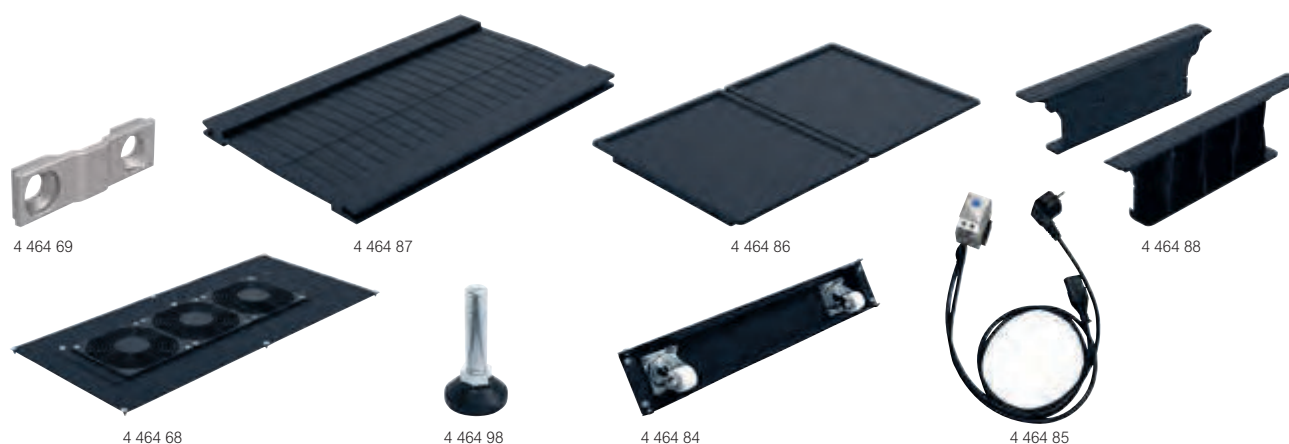

Legrand cabling system LCS³ enclosures

accessories for server cabinets and cabling cabinets (continued)

Pack	Cat.Nos	Mechanical accessories
6	4 464 69	Frame couplers To be used to connect two cabinets
1	4 464 87	Roof brushes Roof brush to be installed on right/left roof cut-outs Depth 200 mm
1	4 464 95	Roof brush to be installed on middle roof plates (the roof layout must include a cut-out in the middle plate) Black
1	4 464 86	Plastic blind plate Plastic blind plate, depth 200 mm To be installed on right/left roof cut-outs to completely cover gaps
2	4 464 88	Roof inserts - cable guides Cable guide To be installed on right/left roof cut-outs to facilitate the management of top-of-cabinet cables
2	4 464 89	Cable guide end plate To be installed on right/left roof cut-outs to facilitate the management of top-of-cabinet cables
1	4 464 90	Cable guide set, 100 mm To be installed on right/left roof cut-outs to facilitate the management of top-of-cabinet cables
1	4 464 96	Roof middle cable guide, black To be installed on middle roof plates (the roof layout must include a cut-out in the middle plate)
1	4 464 68	Roof fan unit Roof fan unit - black Comprises 3 axial fans Flow with no load: 480 m ³ /h Flow under normal loads: over 300 m ³ /h To be connected using IEC-320 C13 connectors Can be combined using a cable with IEC-320 C13 / C14 connectors
4	4 464 98	Adjustable base legs Height 61 mm
2	4 464 97	Height 61 mm To be used with cabinets equipped with light duty casters
4	4 464 84	Castors Light duty casters Maximum dynamic load: 200 kg Black
1	4 464 85	Temperature management Thermostat, to be used to ensure the fan switches on at a selected temperature