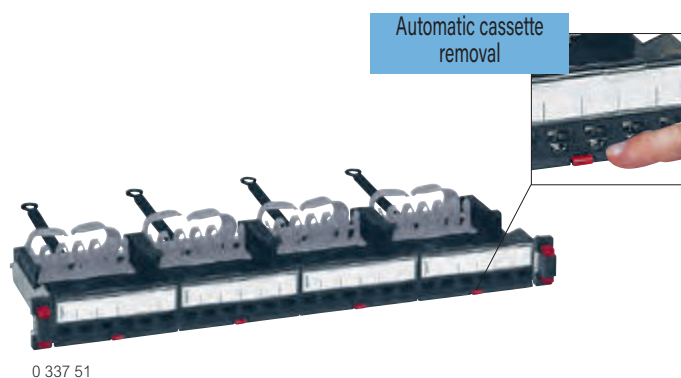

## Legrand cabling system, LCS<sup>3</sup> cat. 5e

### flat patch panels - equipped

Equipped with new-generation Quick-Fix for automatic (screwless) mounting on enclosure and cabinet uprights  
 Universal mounting on all cabinets or enclosures  
 Panels ensure automatic earthing of each connector  
 Equipped with 4 bundles guides fixed at the rear

Pack	Cat.Nos	Cat. 5e patch panels equipped with 24 RJ 45 connectors
		19" panels - 1U Equipped with 4 cassettes of 6 pre-fitted cat. 5e LCS <sup>3</sup> RJ 45 connectors Automatic cassette removal by simple pressure Each connector can be removed individually T568A and B marking with colour codes Equipped with rear cable guide to hold cables during maintenance Supplied with coloured labels Compliant with ISO/IEC 11 801, EN 50173 and ANSI/TIA 568 standards
1	0 337 50	<b>Flat panels</b> 24 RJ 45 connectors - 1U - PoE++ UTP
1	0 337 51	FTP