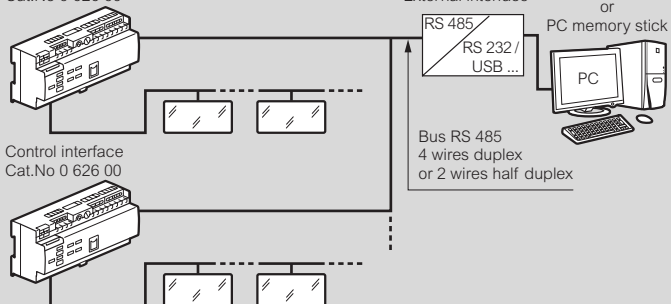

LVS2 (Legrand Vision System)

addressable & monitoring system (continued)

Control interface dimensions (in mm)

Cat.No 0 626 00

Wiring

Control interface
Cat.No 0 626 00

Line: 700 m max.

Control interface capacity: 1023 luminaires

PC connection to control interface(s) through RS 485 serial BUS

Control interface
Cat.No 0 626 00

Control interface
Cat.No 0 626 00

PC connection to control interface through RS 232 serial line

Control interface
Cat.No 0 626 00