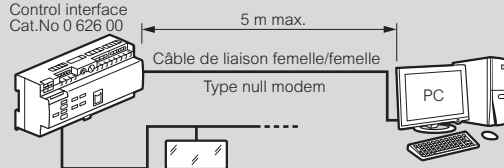

LVS2 (Legrand Vision System)

addressable & monitoring system (continued)

Control interface dimensions (in mm)

Cat.No 0 626 00

Wiring

Control interface
Cat.No 0 626 00

Line: 700 m max.

Control interface capacity: 1023 luminaires

PC connection to control interface(s) through RS 485 serial BUS

Control interface
Cat.No 0 626 00

Control interface
Cat.No 0 626 00

PC connection to control interface through RS 232 serial line

Control interface
Cat.No 0 626 00

PC connection to control interface through Ethernet network

Control interface
Cat.No 0 626 00