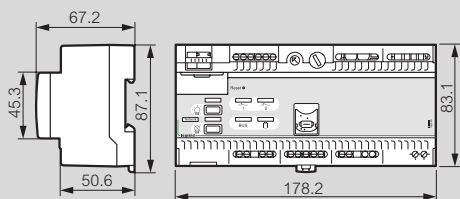

LVS2 (Legrand Vision System)

addressable & monitoring system (continued)

Control interface dimensions (in mm)

Cat.No 0 626 00

Wiring

Control interface
Cat.No 0 626 00

Line: 700 m max.

Control interface capacity: 1023 luminaires

PC connection to control interface(s) through RS 485 serial BUS

Control interface
Cat.No 0 626 00

Control interface
Cat.No 0 626 00

PC connection to control interface through RS 232 serial line

Control interface
Cat.No 0 626 00