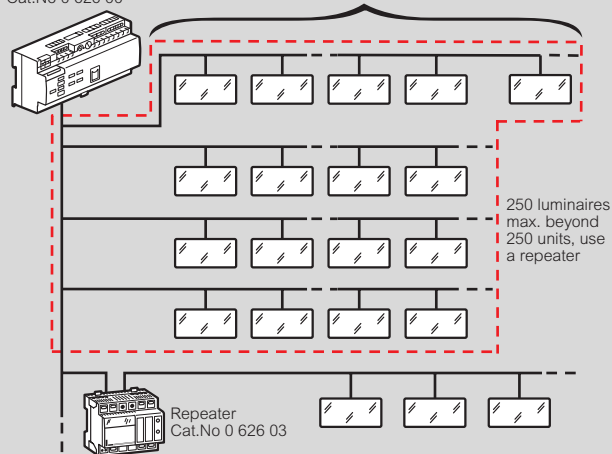

LVS2 (Legrand Vision System)

addressable & monitoring system (continued)

Control interface dimensions (in mm)

Cat.No 0 626 00

Wiring

Control interface
Cat.No 0 626 00

Line: 700 m max.

Control interface capacity: 1023 luminaires

PC connection to control interface(s) through RS 485 serial BUS

Control interface
Cat.No 0 626 00

Control interface
Cat.No 0 626 00

PC connection to control interface through RS 232 serial line

Control interface
Cat.No 0 626 00