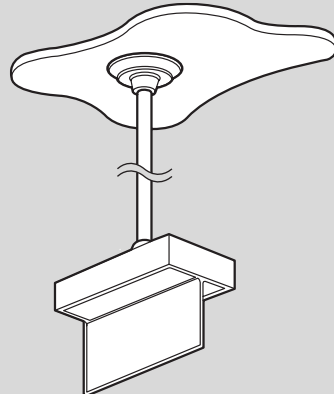

### Installation

Surface-mounting

Flush-mounting with slim frame  
Cat.Nos 6 616 50/51

Surface-mounting with  
vertical signalling plate  
Cat.No 6 616 64

Flush-mounting with vertical  
signalling plate Cat.No 6 616 65

### Dimensions (mm)