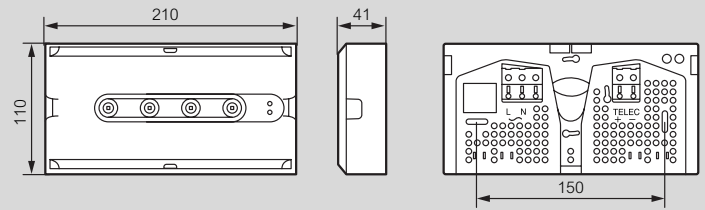

### Installation

Surface-mounting

Flush-mounting with slim frame  
Cat.Nos 6 616 50/51

Surface-mounting with  
vertical signalling plate  
Cat.No 6 616 64

Flush-mounting with vertical  
signalling plate Cat.No 6 616 65

### Dimensions (mm)