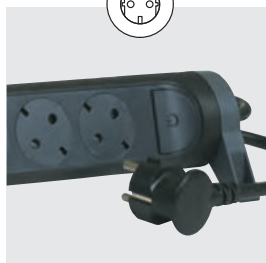

Redesigned sockets (Legrand Patent)

With the Legrand flush socket, you have a safe and attractive socket which prevents dust from accumulating. The socket recess only moves back when the plug is inserted.

Protection you can rely on

With surge-protected (SPD) or overload-protected (MCB) solutions, you can safely plug in your devices, day in, day out!

Multiple charging solutions

USB Type-A, USB Type-C or wireless: with Legrand solutions, you can choose one of a number of charging methods, for total flexibility! The advantage of a wireless charging station: no need to plug in.

Multifunction multi-outlet extensions (continued)

6 945 05

For indoor use only
16 A - 230 V - 3680 W MAX

Pack	Cat.Nos	Vertical multi-outlet extension with cord, switch and SPD
3	6 945 05	<p>Can be put on the floor to connect and protect all devices</p> <p>Equipped with:</p> <ul style="list-style-type: none"> - 4 x 2P+E flush socket outlets angled 45° (except for one angled 90° for plugging in a bulky transformer without locking out another socket) - 1 On/Off illuminated switch on top of the multi-outlet extension - 3G 1.5 mm² cord (length: 2 m) - rotating body - clip for cable management on top of the multi-outlet extension <p>Integrated surge protective device (SPD): protects electronic equipment against lightning strikes</p> <p>Indicator signalling the surge protective device status:</p> <ul style="list-style-type: none"> - green LED: the multi-outlet extension is protected - LED off: the multi-outlet extension is not protected but functional <p>Can be fixed with screws (not supplied)</p> <p>● White/Dark Grey</p>