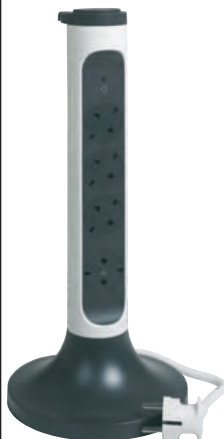

Redesigned sockets (Legrand Patent)

With the Legrand flush socket, you have a safe and attractive socket which prevents dust from accumulating. The socket recess only moves back when the plug is inserted.

Protection you can rely on

With surge-protected (SPD) or overload-protected (MCB) solutions, you can safely plug in your devices, day in, day out!

Multiple charging solutions

USB Type-A, USB Type-C or wireless: with Legrand solutions, you can choose one of a number of charging methods, for total flexibility! The advantage of a wireless charging station: no need to plug in.

Multifunction multi-outlet extensions (continued)

6 945 05

For indoor use only
16 A - 230 V - 3680 W MAX

Pack	Cat.Nos	Vertical multi-outlet extension with cord, switch and SPD
3	6 945 05	<p>Can be put on the floor to connect and protect all devices</p> <p>Equipped with:</p> <ul style="list-style-type: none"> - 4 x 2P+E flush socket outlets angled 45° (except for one angled 90° for plugging in a bulky transformer without locking out another socket) - 1 On/Off illuminated switch on top of the multi-outlet extension - 3G 1.5 mm² cord (length: 2 m) - rotating body - clip for cable management on top of the multi-outlet extension <p>Integrated surge protective device (SPD): protects electronic equipment against lightning strikes</p> <p>Indicator signalling the surge protective device status:</p> <ul style="list-style-type: none"> - green LED: the multi-outlet extension is protected - LED off: the multi-outlet extension is not protected but functional <p>Can be fixed with screws (not supplied)</p> <p>● White/Dark Grey</p>